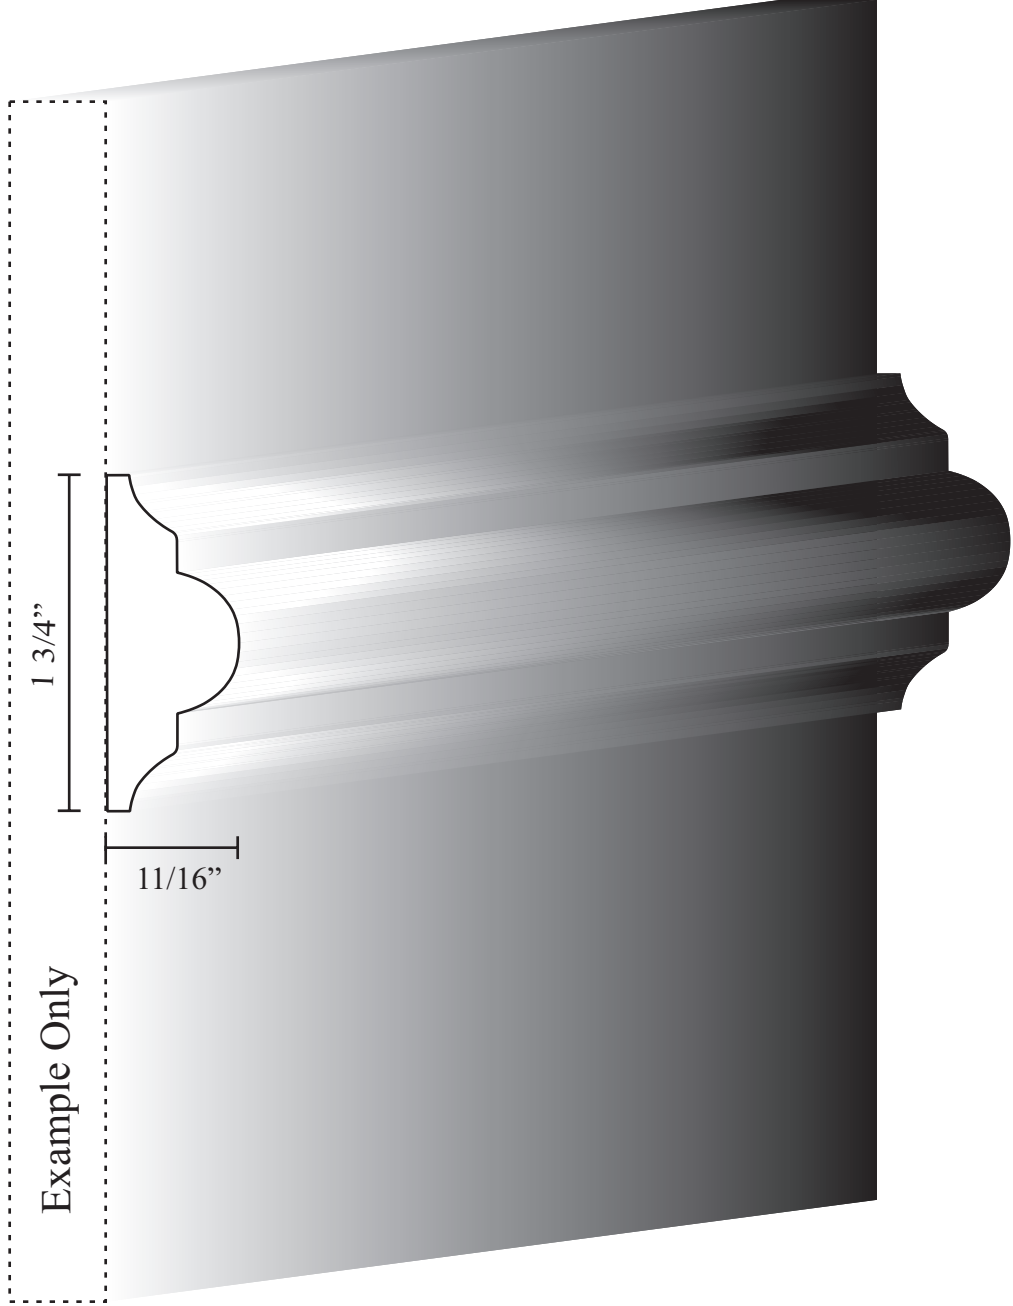

Profile #

CCH 1635-1.812, 3.312, 4.812, 6.312

Variable from 1/2" to 3/4" X 1-13/16", 3-5/16", 4-13/16", or 6-5/16"  
1-1/2", 3", 4-1/2", or 6" coverage

Example Only

Profile #  
CCH 1612-7  
1 3/8" X 7"  
6 5/8" coverage

Profile #  
CCH 0703-.75  
1/2" X 3/4"

\*Stocked in Poplar & Red Oak

Profile #  
CCH 0702-1.375  
11/16" X 1 3/8"

\*Stocked in Poplar & Red Oak

Profile #  
CCH 0701-1.75  
11/16" X 1 3/4"

\*Stocked in Poplar & Red Oak