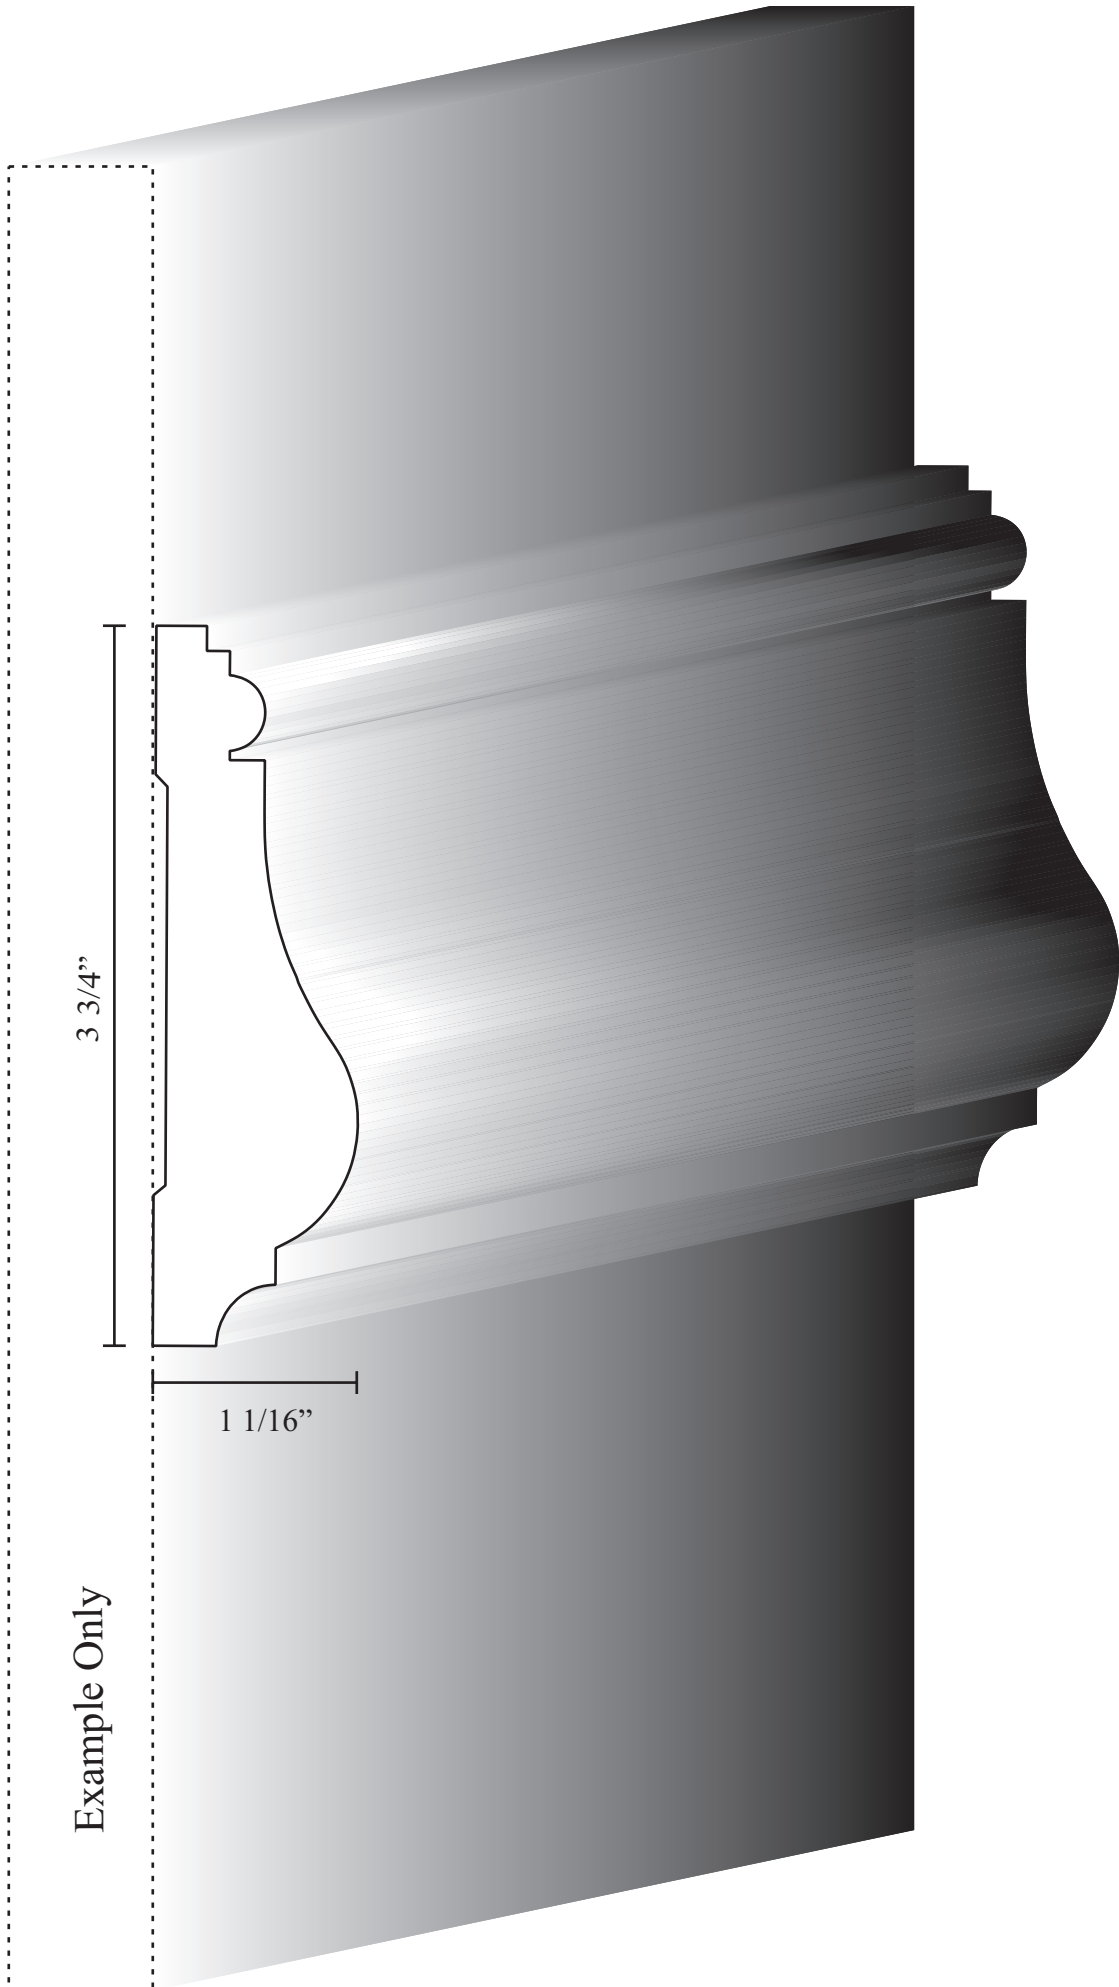

Profile #  
CCH 0703-.75  
1/2" X 3/4"

\*Stocked in Poplar & Red Oak

Profile #  
CCH 0702-1.375  
11/16" X 1 3/8"

\*Stocked in Poplar & Red Oak

Profile #  
CCH 0701-1.75  
11/16" X 1 3/4"

\*Stocked in Poplar & Red Oak

Profile #  
CCH 0601-1.625  
1 1/8" X 1 7/16"

\*Stocked in Cherry, Poplar, Red Oak, & White Hard Maple

Profile #  
CCH 0619-1.75  
3/4" X 1 3/4"

Profile #  
CCH 0402-2.25  
3/4" X 2 1/4"

\*Stocked in Poplar & Red Oak

Profile #  
CCH 0403-2.5  
11/16" X 2 1/2"

\*Stocked in Poplar & Red Oak

Profile #  
CCH 0437-3.25  
1" X 3 1/4"

Profile #  
CCH 0433-3.375  
15/16" X 3 3/8"

Profile #  
CCH 0460-3.625  
1" X 3 5/8"

Example Only

3 5/8"

1"

Profile #  
CCH 0408-3.75  
1 1/16" X 3 3/4"

Example Only