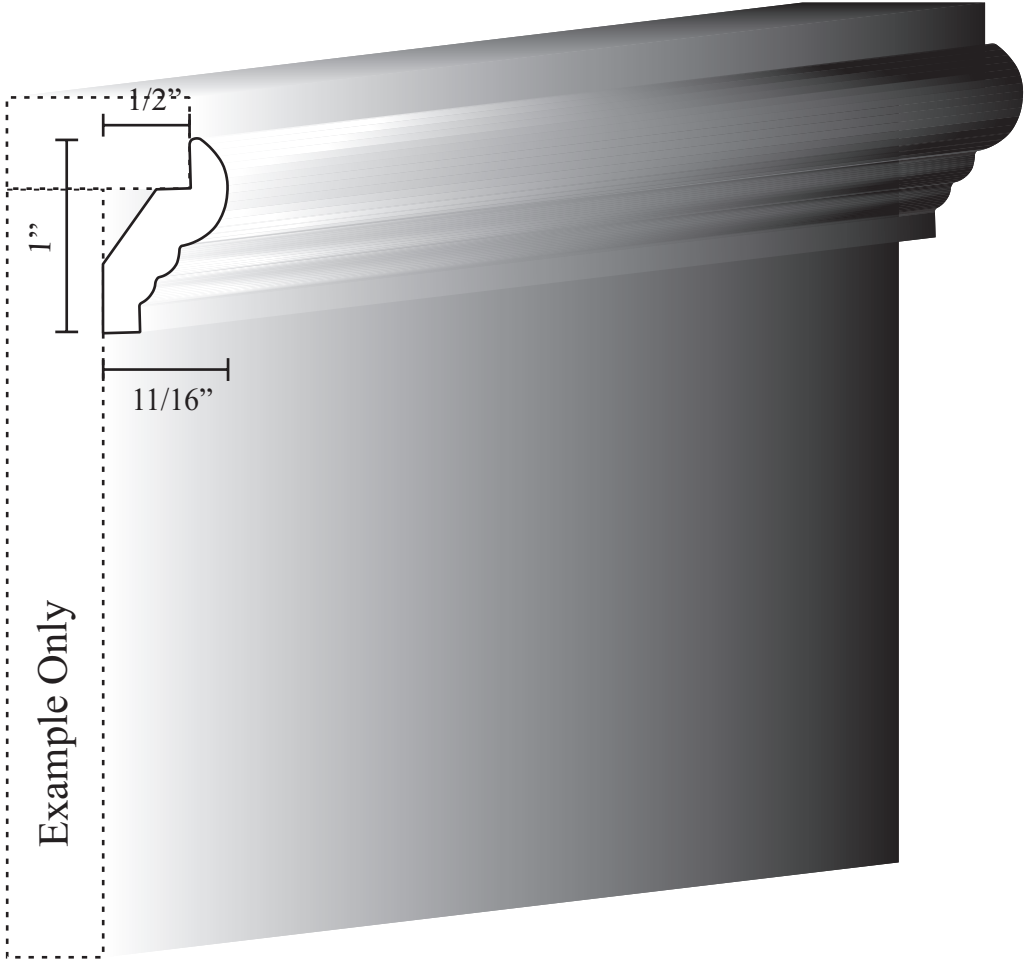

Profile #
CCH 0602-1
11/16" X 1"

*Stocked in Cherry, Poplar, Red Oak, & White Hard Maple