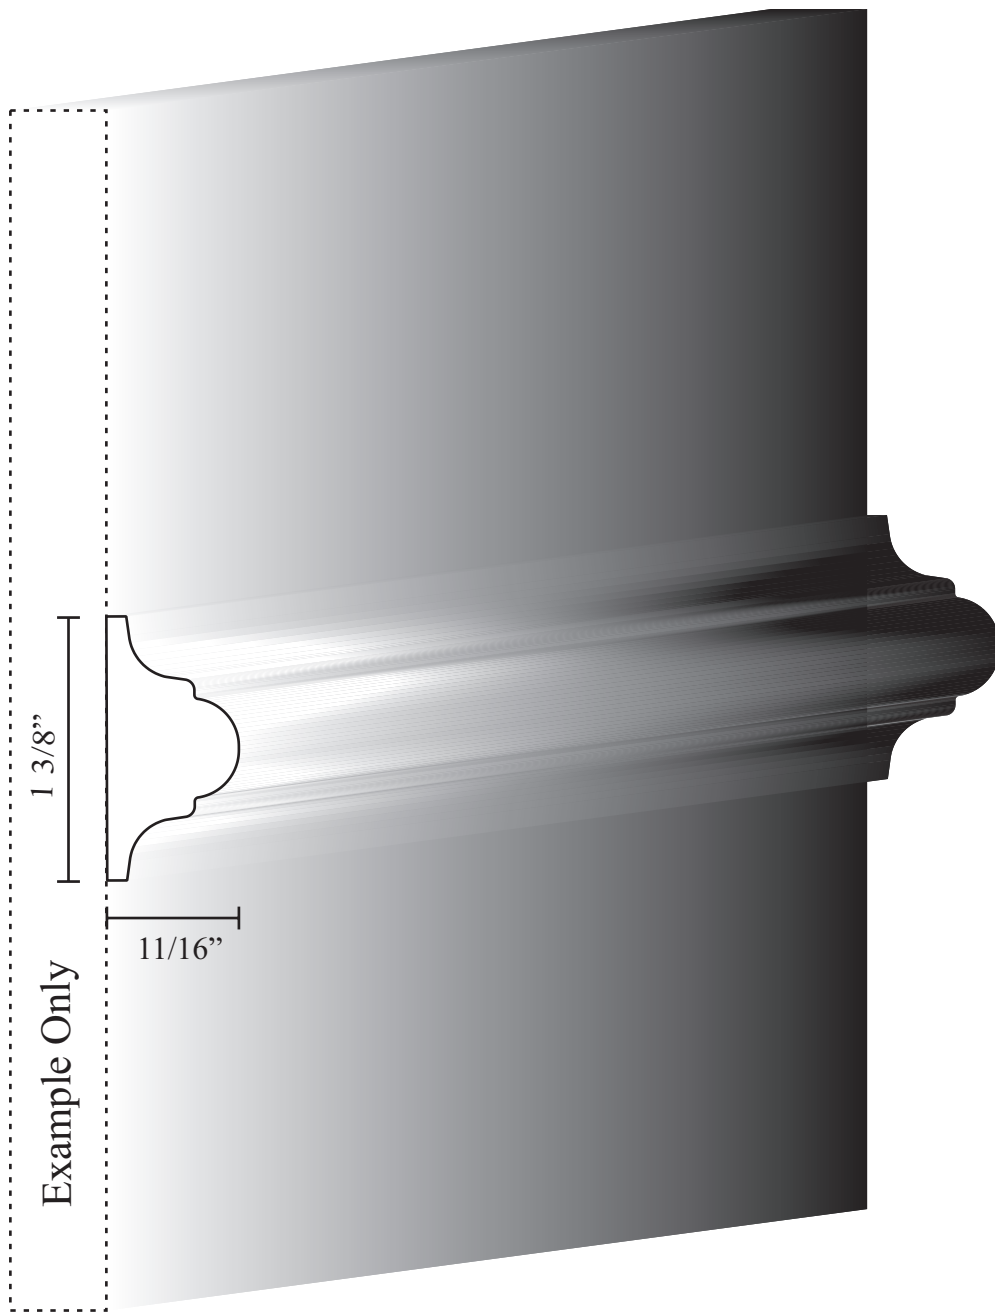

Profile #

CCH 1635-1.812, 3.312, 4.812, 6.312

Variable from 1/2" to 3/4" X 1-13/16", 3-5/16", 4-13/16", or 6-5/16"  
1-1/2", 3", 4-1/2", or 6" coverage

Example Only

Profile #  
CCH 1612-7  
1 3/8" X 7"  
6 5/8" coverage

Profile #  
CCH 0703-.75  
1/2" X 3/4"

\*Stocked in Poplar & Red Oak

Profile #  
CCH 0702-1.375  
11/16" X 1 3/8"

\*Stocked in Poplar & Red Oak

Profile #  
CCH 0701-1.75  
11/16" X 1 3/4"

\*Stocked in Poplar & Red Oak