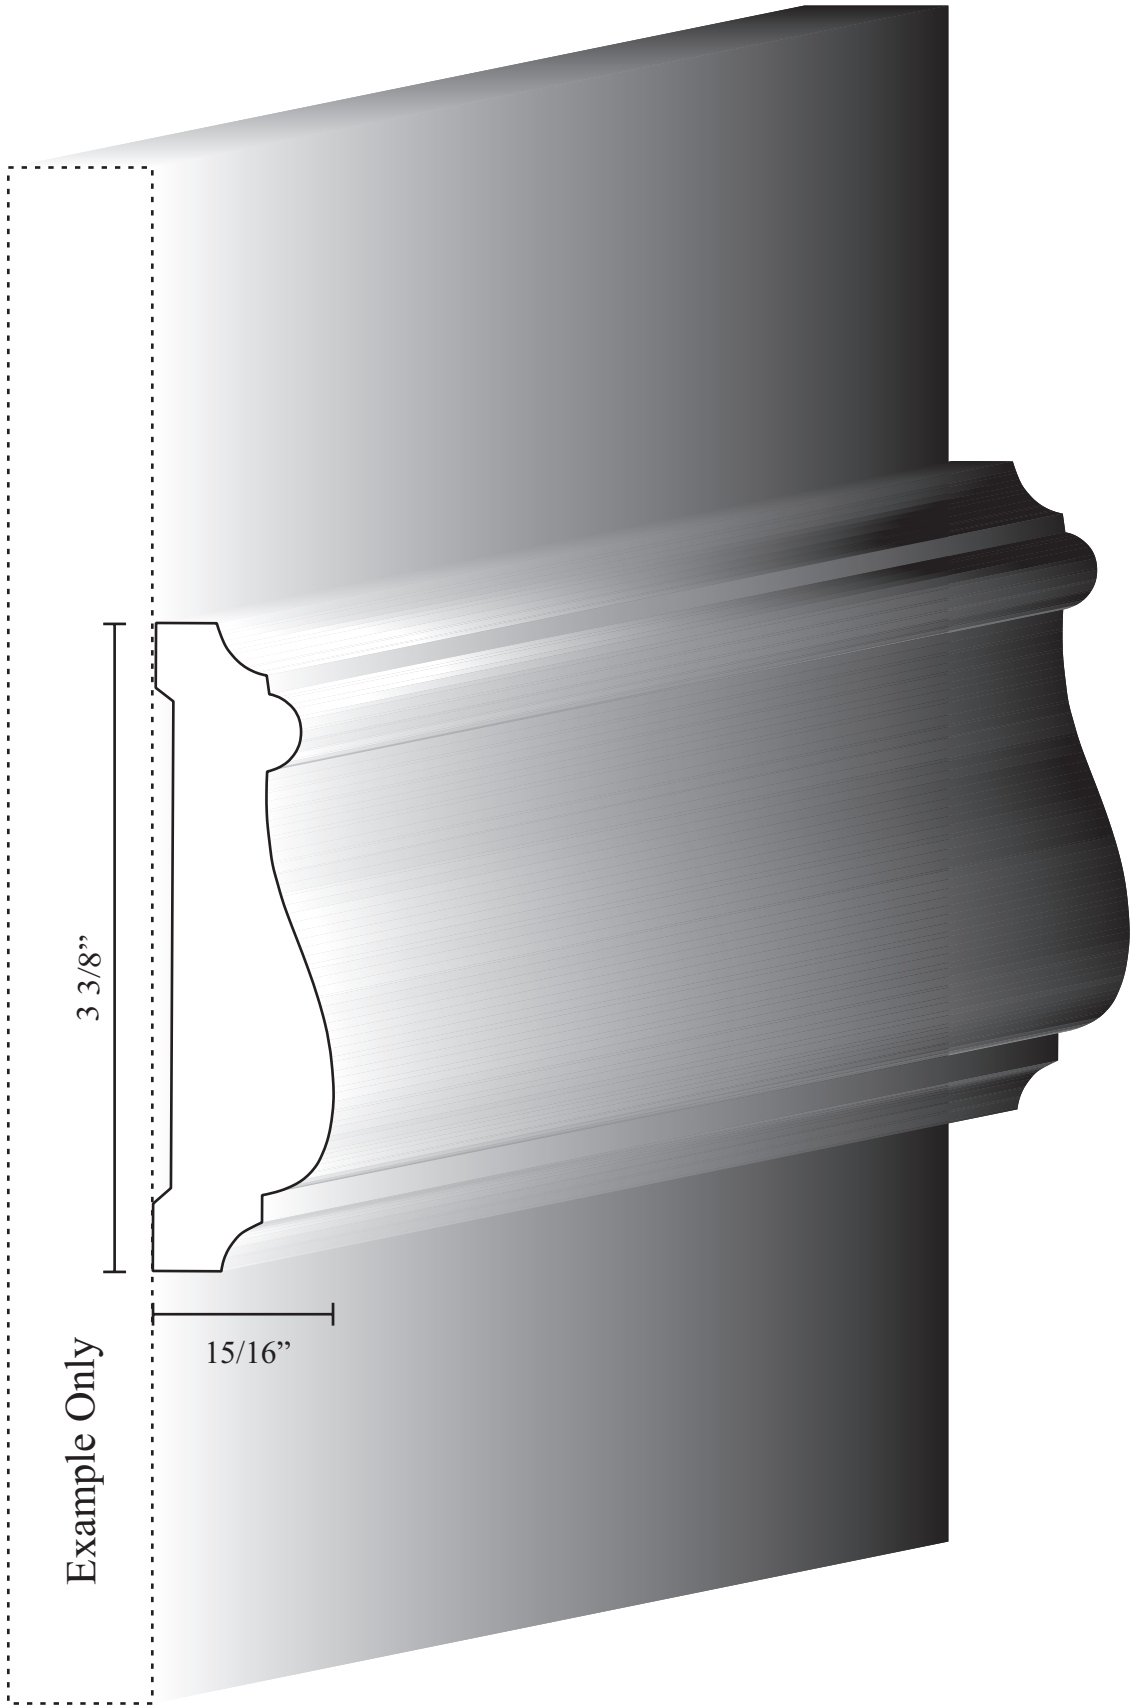

Profile #  
CCH 0703-.75  
1/2" X 3/4"

\*Stocked in Poplar & Red Oak

Profile #  
CCH 0702-1.375  
11/16" X 1 3/8"

\*Stocked in Poplar & Red Oak

Profile #  
CCH 0701-1.75  
11/16" X 1 3/4"

\*Stocked in Poplar & Red Oak

Profile #  
CCH 0601-1.625  
1 1/8" X 1 7/16"

\*Stocked in Cherry, Poplar, Red Oak, & White Hard Maple

Profile #  
CCH 0619-1.75  
3/4" X 1 3/4"

Profile #  
CCH 0402-2.25  
3/4" X 2 1/4"

\*Stocked in Poplar & Red Oak

Profile #  
CCH 0403-2.5  
11/16" X 2 1/2"

\*Stocked in Poplar & Red Oak

Profile #  
CCH 0437-3.25  
1" X 3 1/4"

Profile #  
CCH 0433-3.375  
15/16" X 3 3/8"

Profile #  
CCH 0460-3.625  
1" X 3 5/8"

Example Only

3 5/8"

1"

Profile #  
CCH 0408-3.75  
1 1/16" X 3 3/4"

Example Only