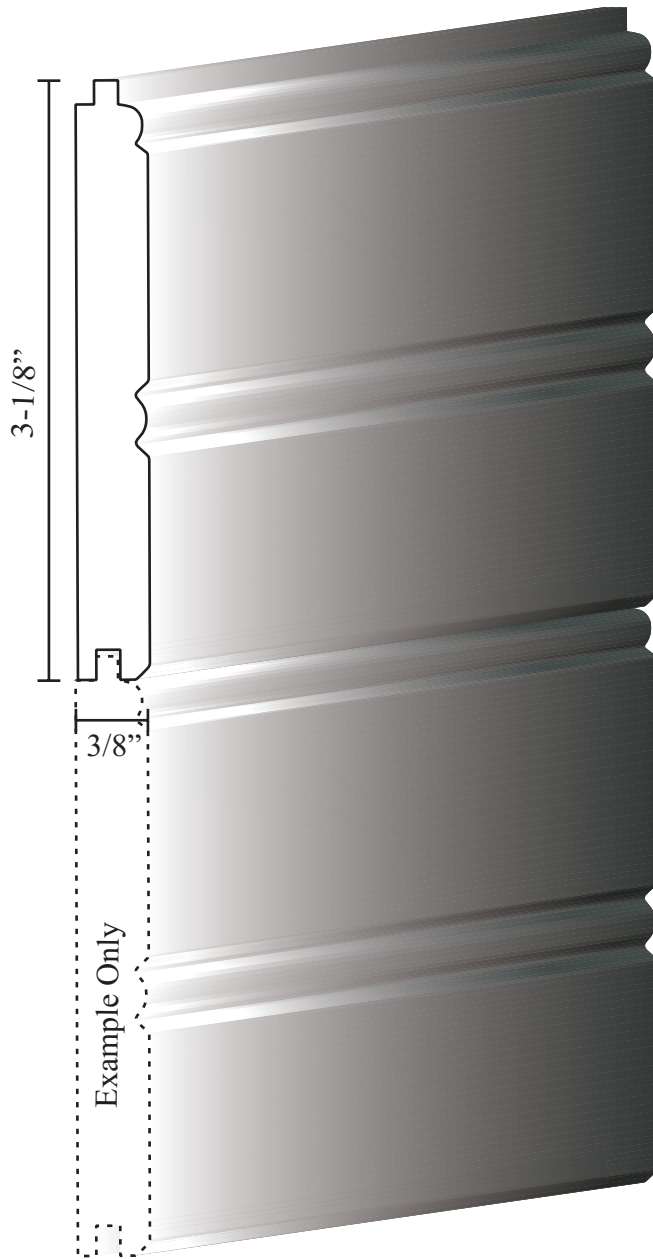

Profile #  
CCH 1628-VW  
Variable from 1-1/4" to 1-1/2" X Variable Width"

Profile #  
CCH 1631-VW  
Variable from 5/8" to 3/4" X Variable Width"

\*Stocked in Knotty Yellow Pine

Profile #  
CCH 1632-VW  
Variable from 5/8" to 3/4" X Variable Width"

Profile #  
CCH 1638-VW  
1/2" X Variable Width"

Profile #  
CCH 1642R-VW  
Variable from 11/16" to 7/8" X Variable Width"

Profile #  
CCH 1609-VW  
3/4" X 5"

Profile #  
CCH 1601-3.125  
3/8" X 3-1/8"  
3" coverage

Profile #

CCH 1635-1.812, 3.312, 4.812, 6.312

Variable from 1/2" to 3/4" X 1-13/16", 3-5/16", 4-13/16", or 6-5/16"  
1-1/2", 3", 4-1/2", or 6" coverage

Example Only

Profile #  
CCH 1612-7  
1 3/8" X 7"  
6 5/8" coverage

Profile #  
CCH 0703-.75  
1/2" X 3/4"

\*Stocked in Poplar & Red Oak

Profile #  
CCH 0702-1.375  
11/16" X 1 3/8"

\*Stocked in Poplar & Red Oak

Profile #  
CCH 0701-1.75  
11/16" X 1 3/4"

\*Stocked in Poplar & Red Oak