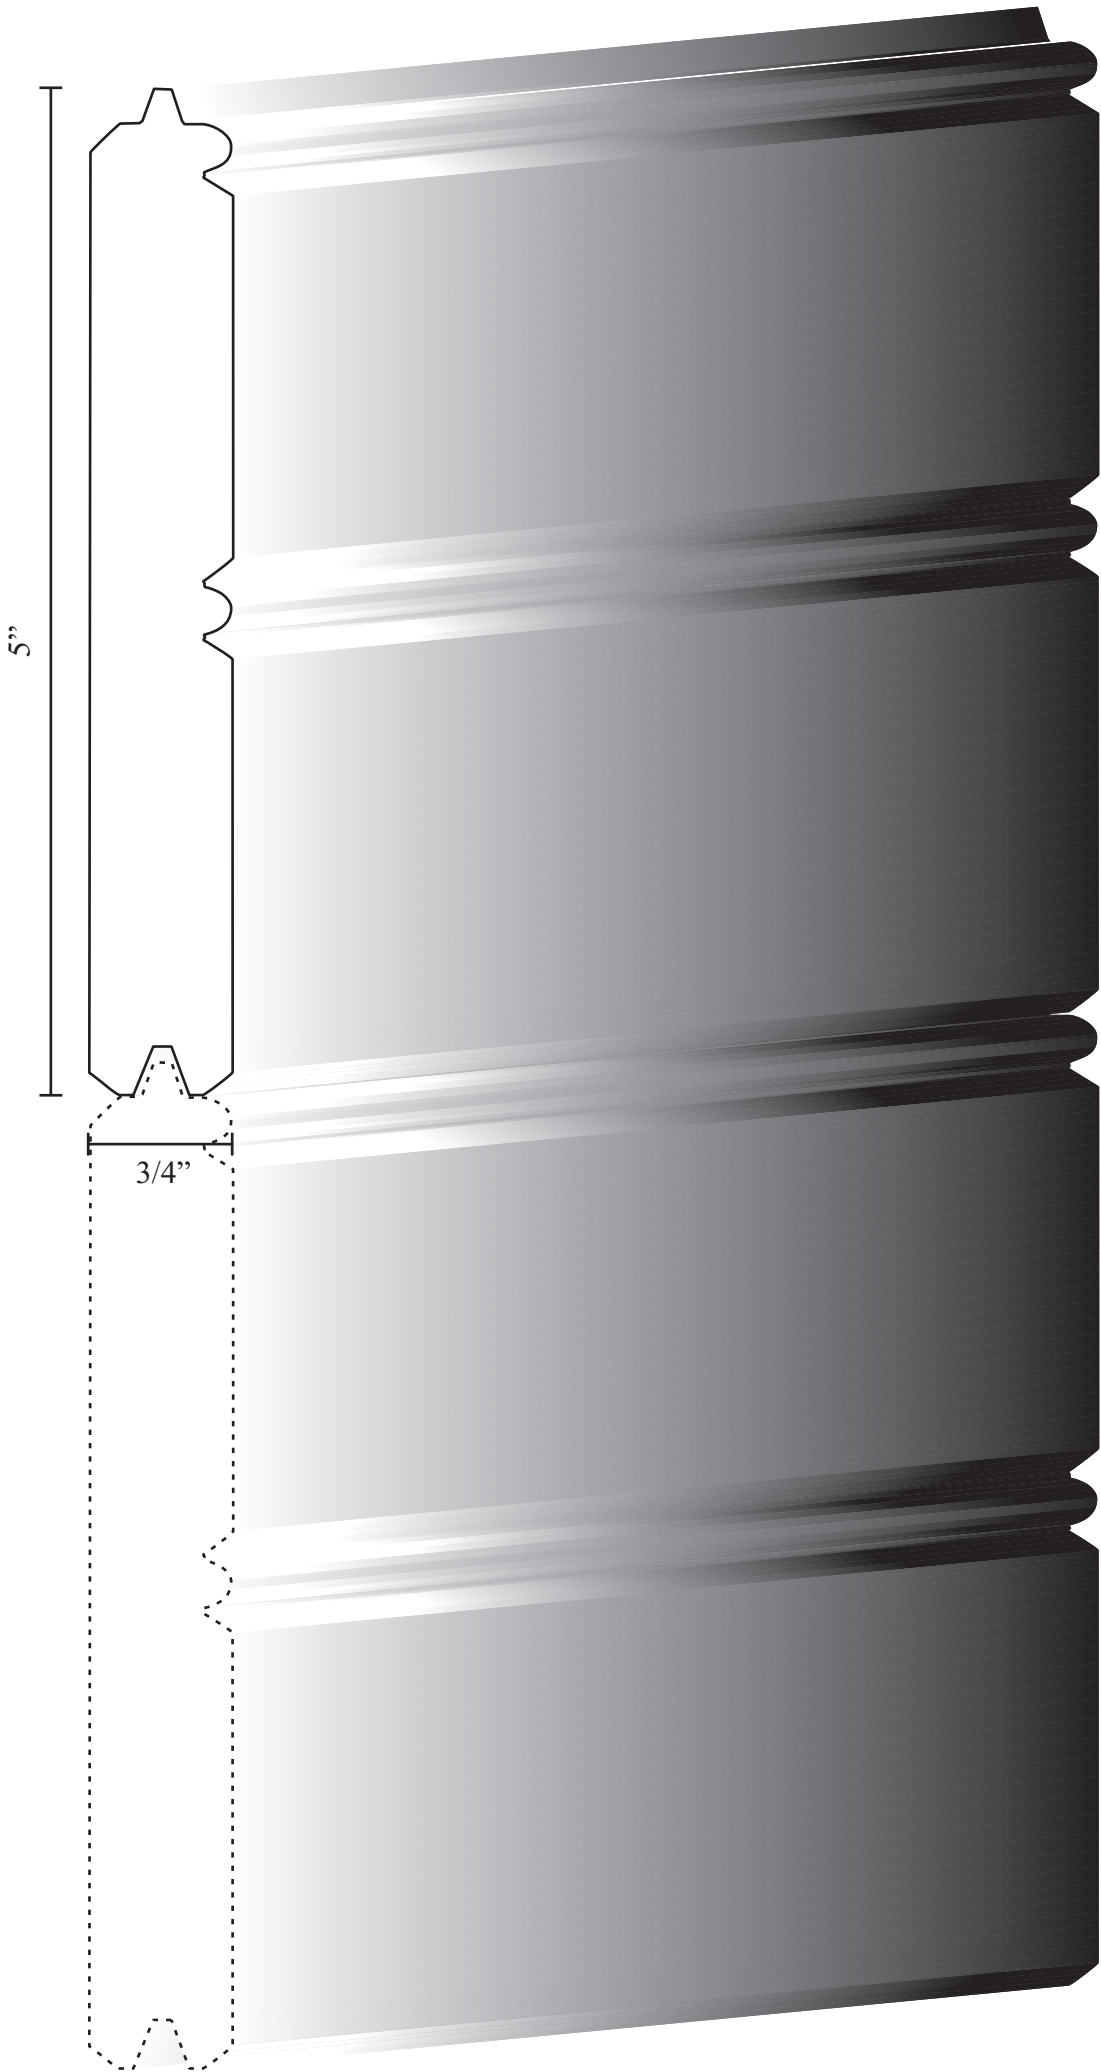

## DESIGNER WALL

---

\*Stocked profiles and the species they are stocked in are listed under the profile picture

\*All other profiles are manufactured upon order

Profile #  
CCH 1624-VW  
3/4" X Variable Width"

Profile #  
CCH 1628-VW  
Variable from 1-1/4" to 1-1/2" X Variable Width"

Profile #  
CCH 1631-VW  
Variable from 5/8" to 3/4" X Variable Width"

\*Stocked in Knotty Yellow Pine

Profile #  
CCH 1632-VW  
Variable from 5/8" to 3/4" X Variable Width"

Profile #  
CCH 1638-VW  
1/2" X Variable Width"

Profile #  
CCH 1642R-VW  
Variable from 11/16" to 7/8" X Variable Width"

Profile #  
CCH 1609-VW  
3/4" X 5"

Profile #  
CCH 1601-3.125  
3/8" X 3-1/8"  
3" coverage

Profile #

CCH 1635-1.812, 3.312, 4.812, 6.312

Variable from 1/2" to 3/4" X 1-13/16", 3-5/16", 4-13/16", or 6-5/16"  
1-1/2", 3", 4-1/2", or 6" coverage

Example Only

Profile #  
CCH 1612-7  
1 3/8" X 7"  
6 5/8" coverage