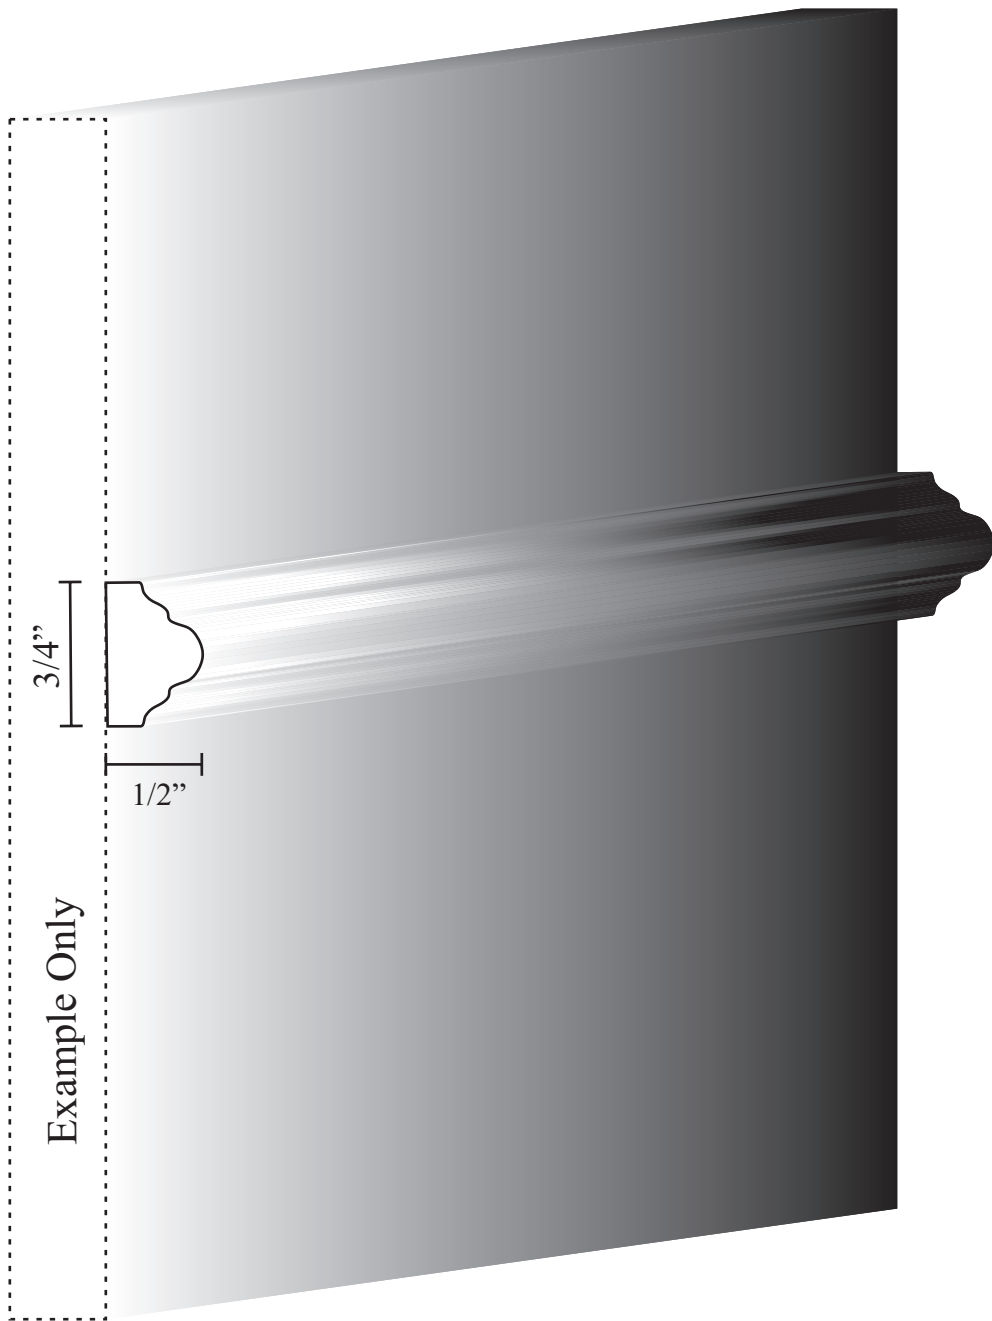

Profile #

CCH 1635-1.812, 3.312, 4.812, 6.312

Variable from 1/2" to 3/4" X 1-13/16", 3-5/16", 4-13/16", or 6-5/16"  
1-1/2", 3", 4-1/2", or 6" coverage

Example Only

Profile #  
CCH 1612-7  
1 3/8" X 7"  
6 5/8" coverage

Profile #  
CCH 0703-.75  
1/2" X 3/4"

\*Stocked in Poplar & Red Oak

Profile #  
CCH 0702-1.375  
11/16" X 1 3/8"

\*Stocked in Poplar & Red Oak

Profile #  
CCH 0701-1.75  
11/16" X 1 3/4"

\*Stocked in Poplar & Red Oak