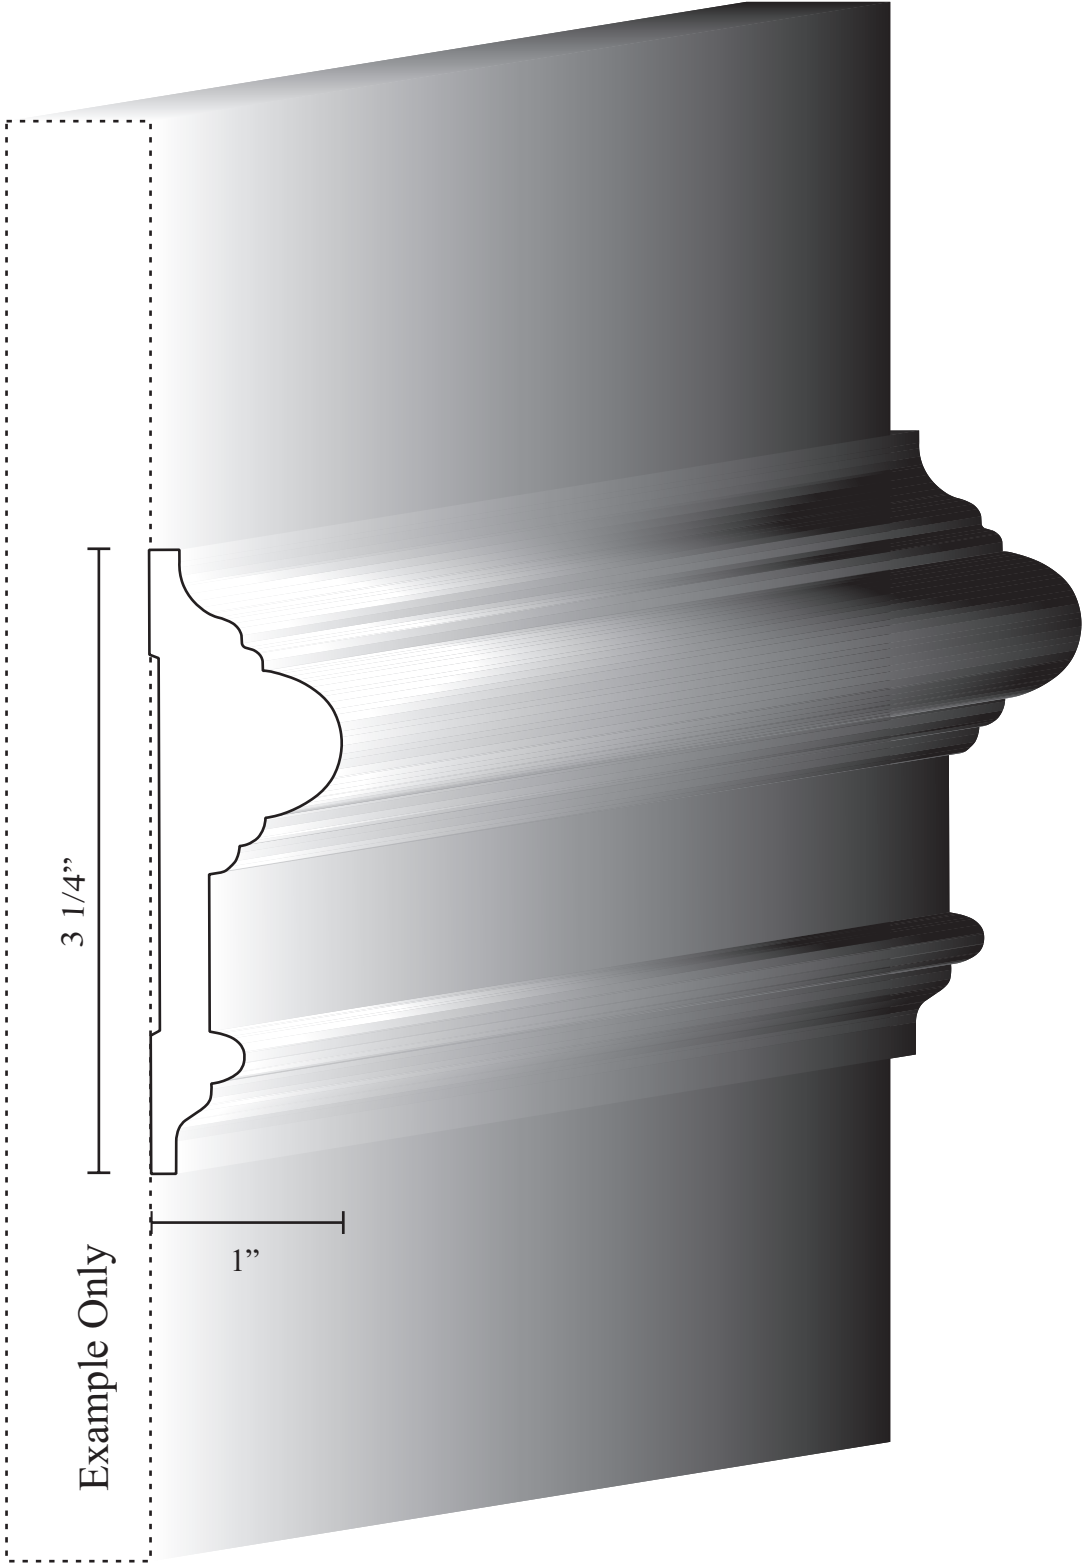

Profile #  
CCH 0703-.75  
1/2" X 3/4"

\*Stocked in Poplar & Red Oak

Profile #  
CCH 0702-1.375  
11/16" X 1 3/8"

\*Stocked in Poplar & Red Oak

Profile #  
CCH 0701-1.75  
11/16" X 1 3/4"

\*Stocked in Poplar & Red Oak

Profile #  
CCH 0602-1  
11/16" X 1"

\*Stocked in Cherry, Poplar, Red Oak, & White Hard Maple

Profile #  
CCH 0662-1  
3/8" X 1"

Profile #  
CCH 0603-1.375  
7/8" X 1 3/8"

\*Stocked in Cherry, Poplar, Red Oak, & White Hard Maple

Profile #  
CCH 0601-1.625  
1 1/8" X 1 7/16"

\*Stocked in Cherry, Poplar, Red Oak, & White Hard Maple

Profile #  
CCH 0619-1.75  
3/4" X 1 3/4"

Profile #  
CCH 0402-2.25  
3/4" X 2 1/4"

\*Stocked in Poplar & Red Oak

Profile #  
CCH 0403-2.5  
11/16" X 2 1/2"

\*Stocked in Poplar & Red Oak

Profile #  
CCH 0437-3.25  
1" X 3 1/4"

Profile #  
CCH 0433-3.375  
15/16" X 3 3/8"

Profile #  
CCH 0460-3.625  
1" X 3 5/8"

Example Only