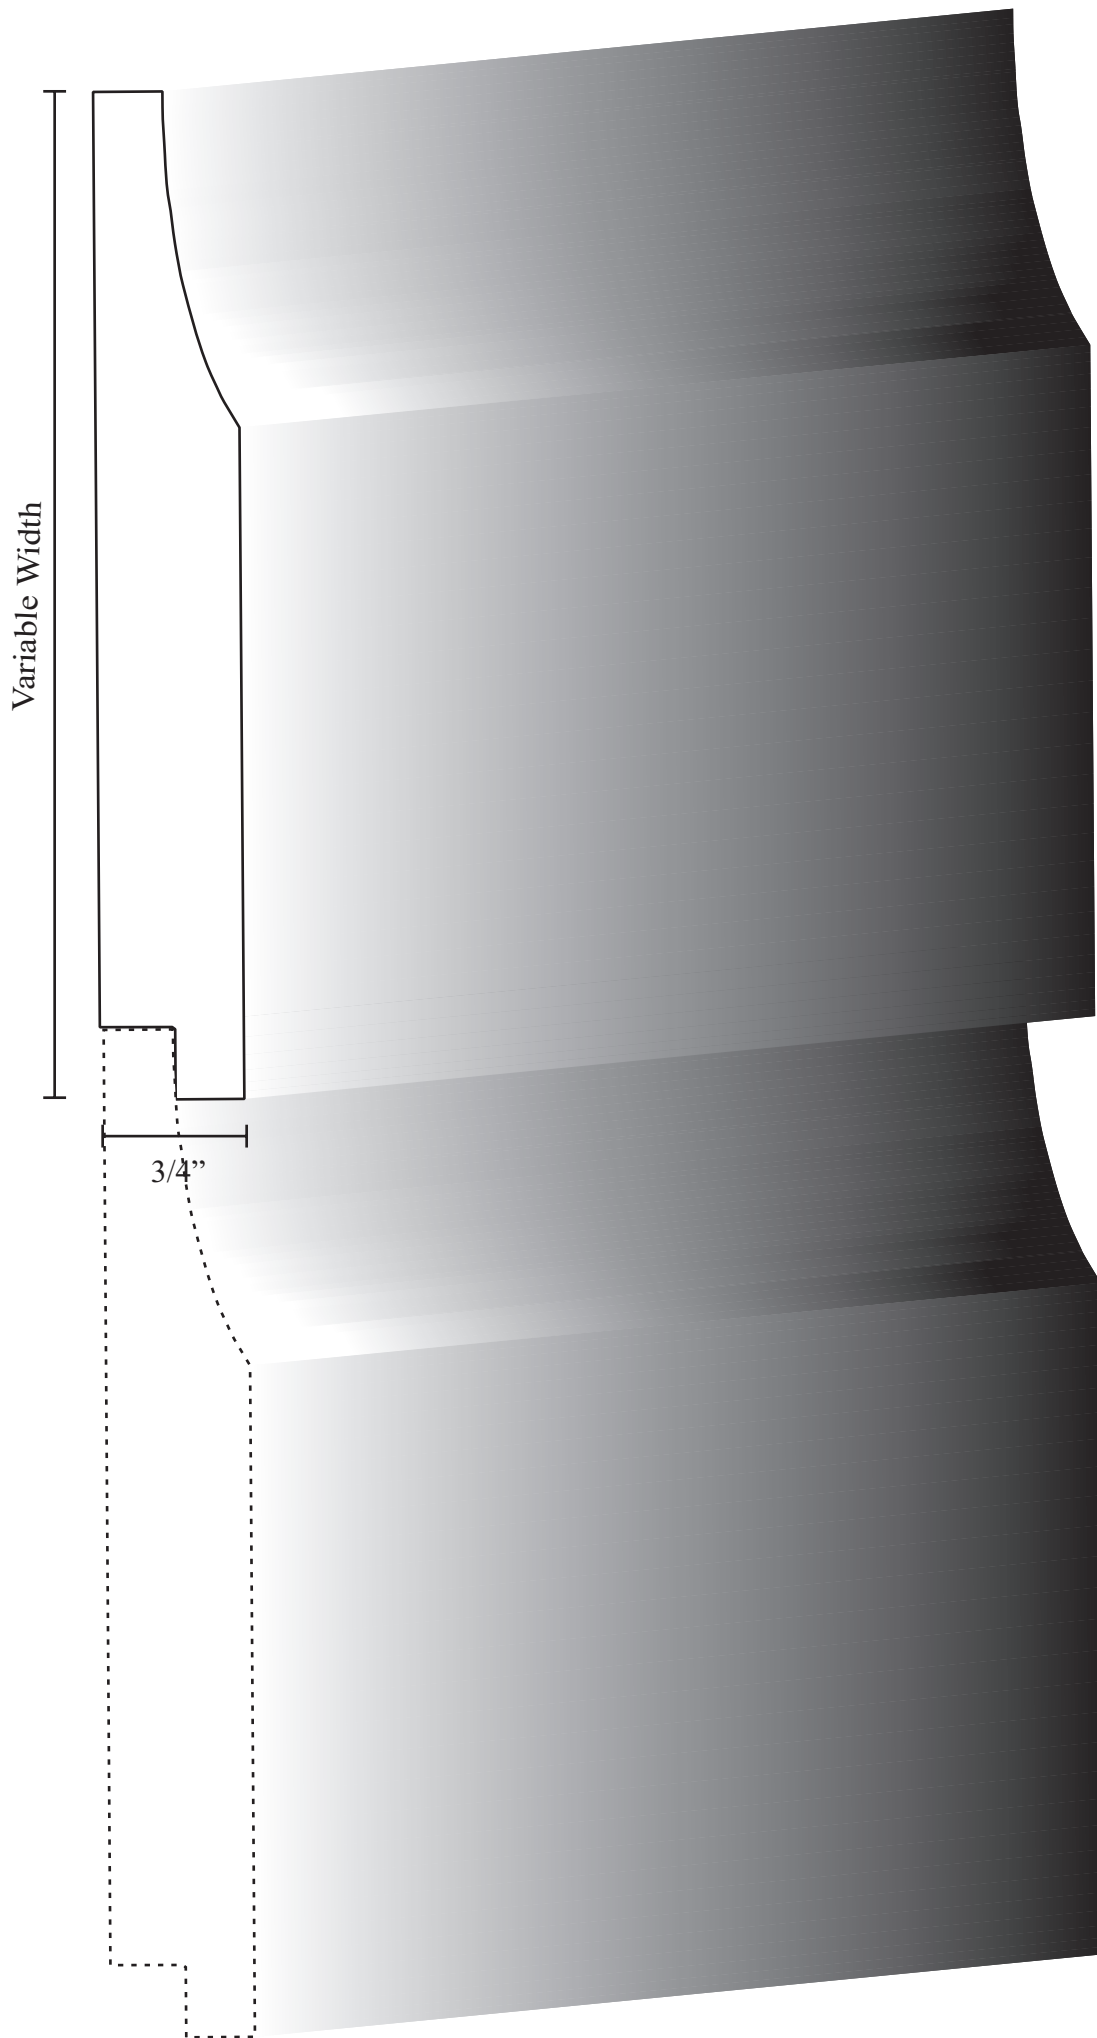

## DESIGNER WALL

---

\*Stocked profiles and the species they are stocked in are listed under the profile picture

\*All other profiles are manufactured upon order

Profile #  
CCH 1624-VW  
3/4" X Variable Width"

Profile #  
CCH 1628-VW  
Variable from 1-1/4" to 1-1/2" X Variable Width"

Profile #  
CCH 1631-VW  
Variable from 5/8" to 3/4" X Variable Width"

\*Stocked in Knotty Yellow Pine

Profile #  
CCH 1632-VW  
Variable from 5/8" to 3/4" X Variable Width"

Profile #  
CCH 1638-VW  
1/2" X Variable Width"

Profile #  
CCH 1642R-VW  
Variable from 11/16" to 7/8" X Variable Width"

Profile #  
CCH 1609-VW  
3/4" X 5"

Profile #  
CCH 1601-3.125  
3/8" X 3-1/8"  
3" coverage

Profile #

CCH 1635-1.812, 3.312, 4.812, 6.312

Variable from 1/2" to 3/4" X 1-13/16", 3-5/16", 4-13/16", or 6-5/16"  
1-1/2", 3", 4-1/2", or 6" coverage

Example Only

Profile #  
CCH 1612-7  
1 3/8" X 7"  
6 5/8" coverage