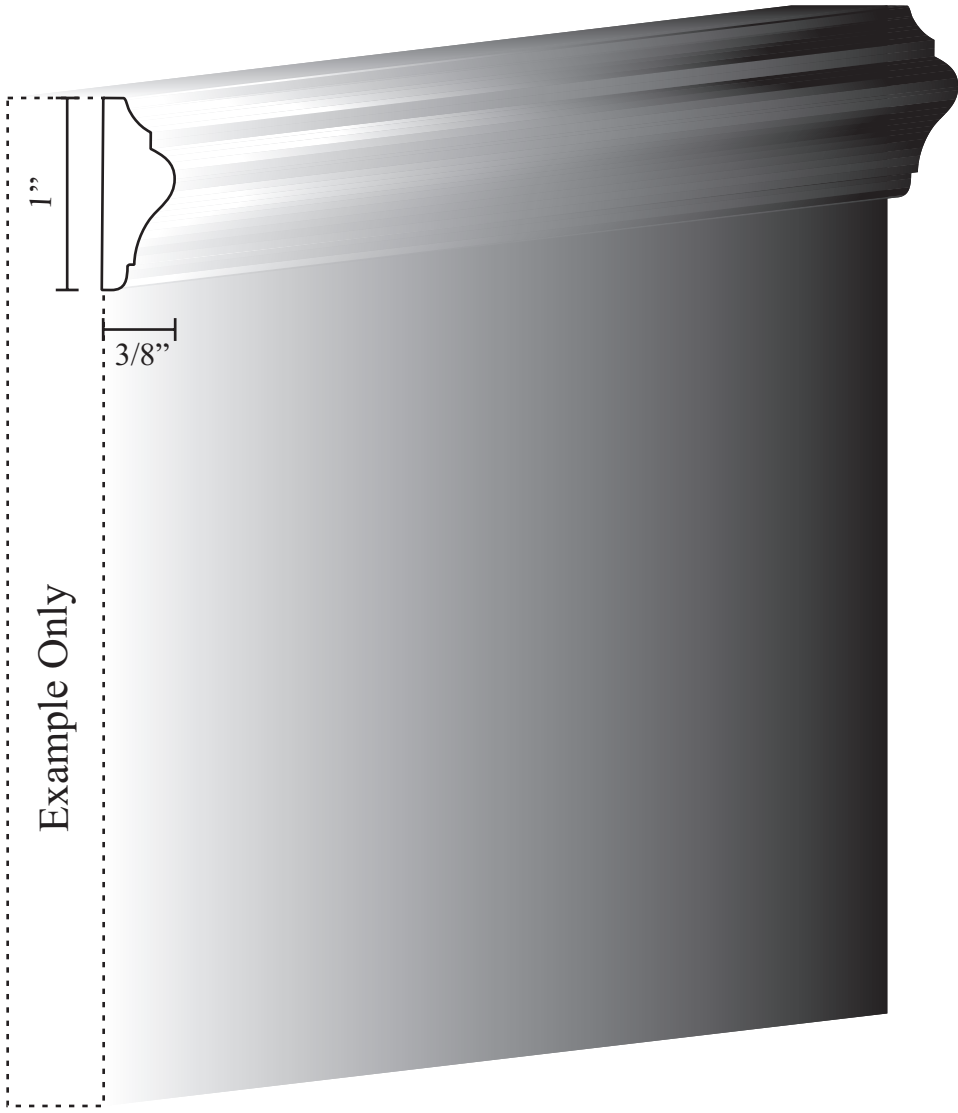

Profile #
CCH 0662-1
3/8" X 1"