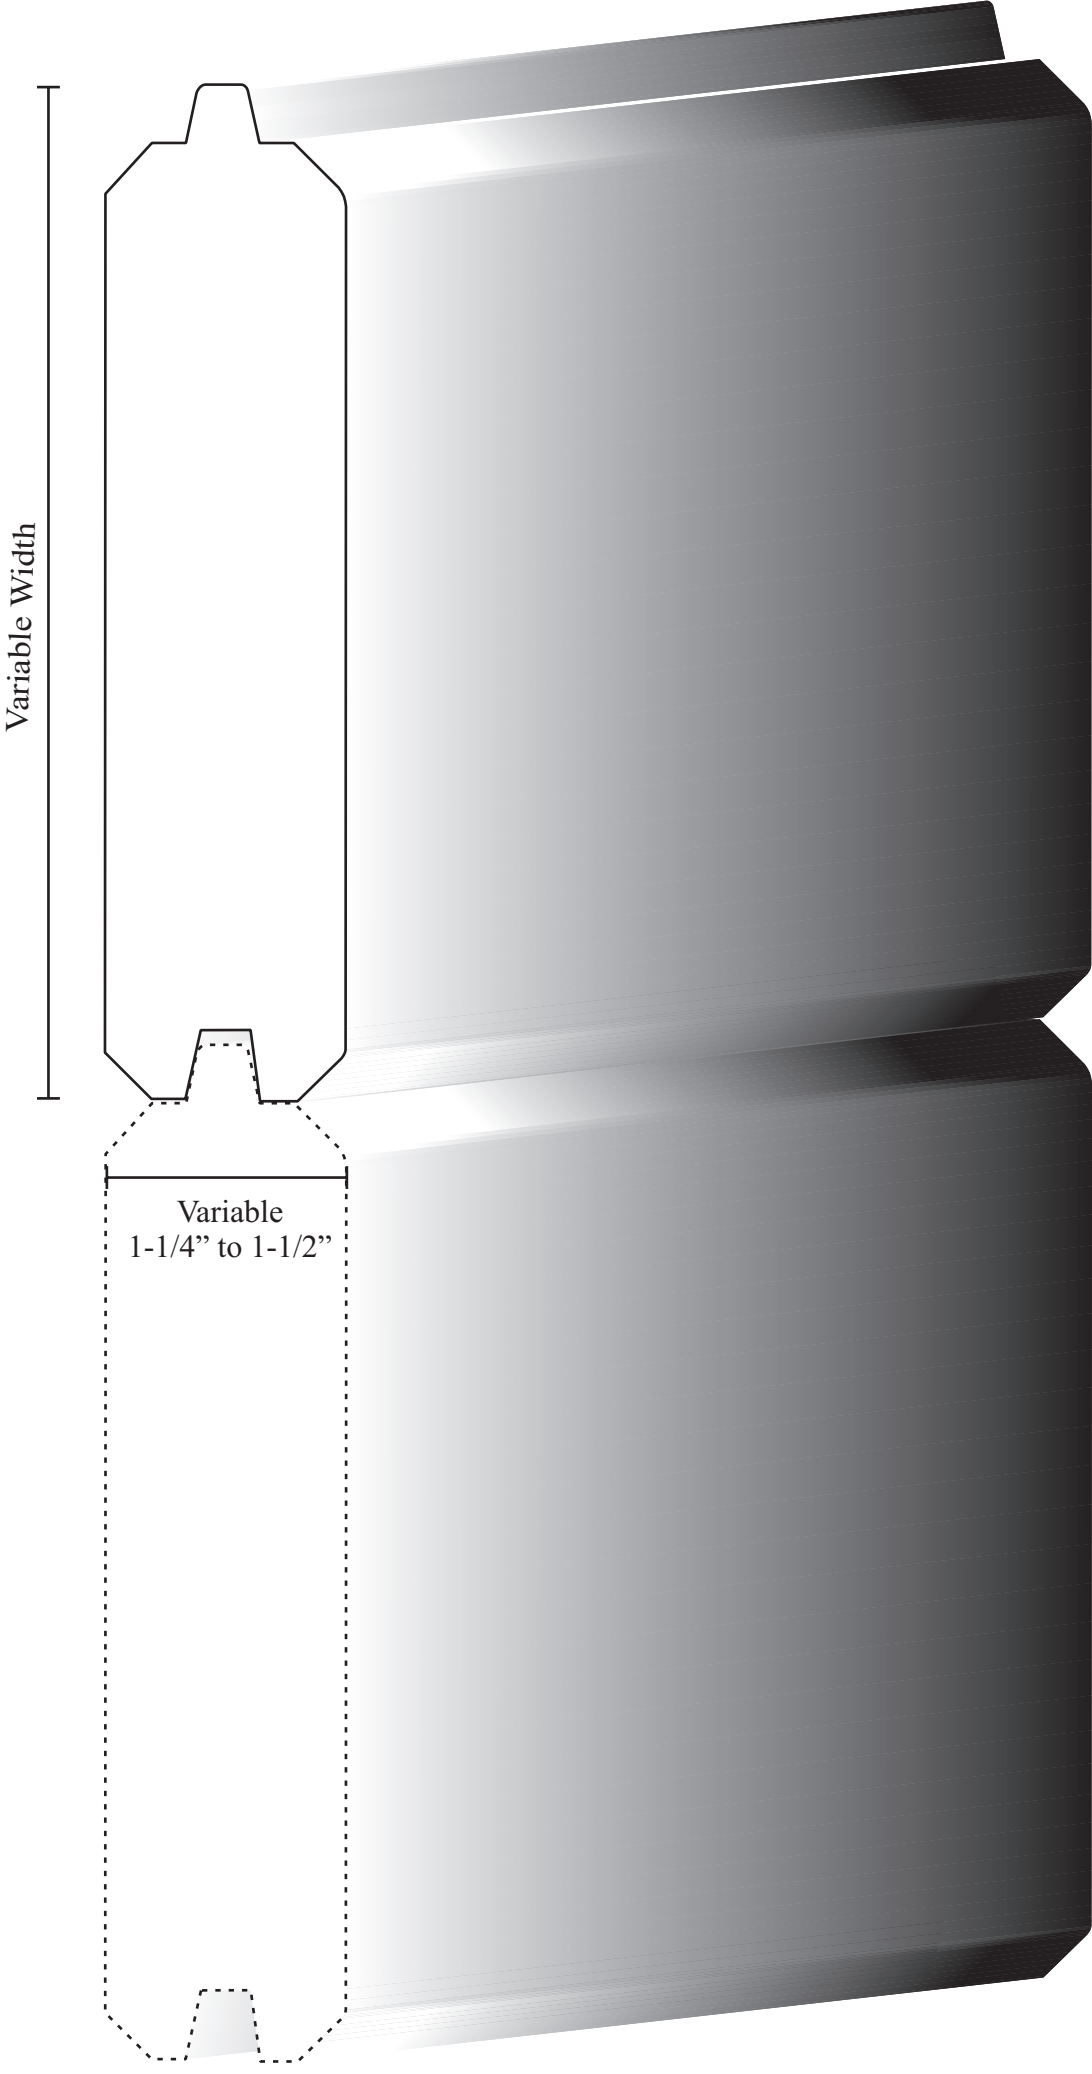

## DESIGNER WALL

---

\*Stocked profiles and the species they are stocked in are listed under the profile picture

\*All other profiles are manufactured upon order

Profile #  
CCH 1624-VW  
3/4" X Variable Width"

Profile #  
CCH 1628-VW  
Variable from 1-1/4" to 1-1/2" X Variable Width"

Profile #  
CCH 1631-VW  
Variable from 5/8" to 3/4" X Variable Width"

\*Stocked in Knotty Yellow Pine

Profile #  
CCH 1632-VW  
Variable from 5/8" to 3/4" X Variable Width"

Profile #  
CCH 1638-VW  
1/2" X Variable Width"

Profile #  
CCH 1642R-VW  
Variable from 11/16" to 7/8" X Variable Width"

Profile #  
CCH 1609-VW  
3/4" X 5"

Profile #  
CCH 1601-3.125  
3/8" X 3-1/8"  
3" coverage

Profile #

CCH 1635-1.812, 3.312, 4.812, 6.312

Variable from 1/2" to 3/4" X 1-13/16", 3-5/16", 4-13/16", or 6-5/16"  
1-1/2", 3", 4-1/2", or 6" coverage

Example Only

Profile #  
CCH 1612-7  
1 3/8" X 7"  
6 5/8" coverage