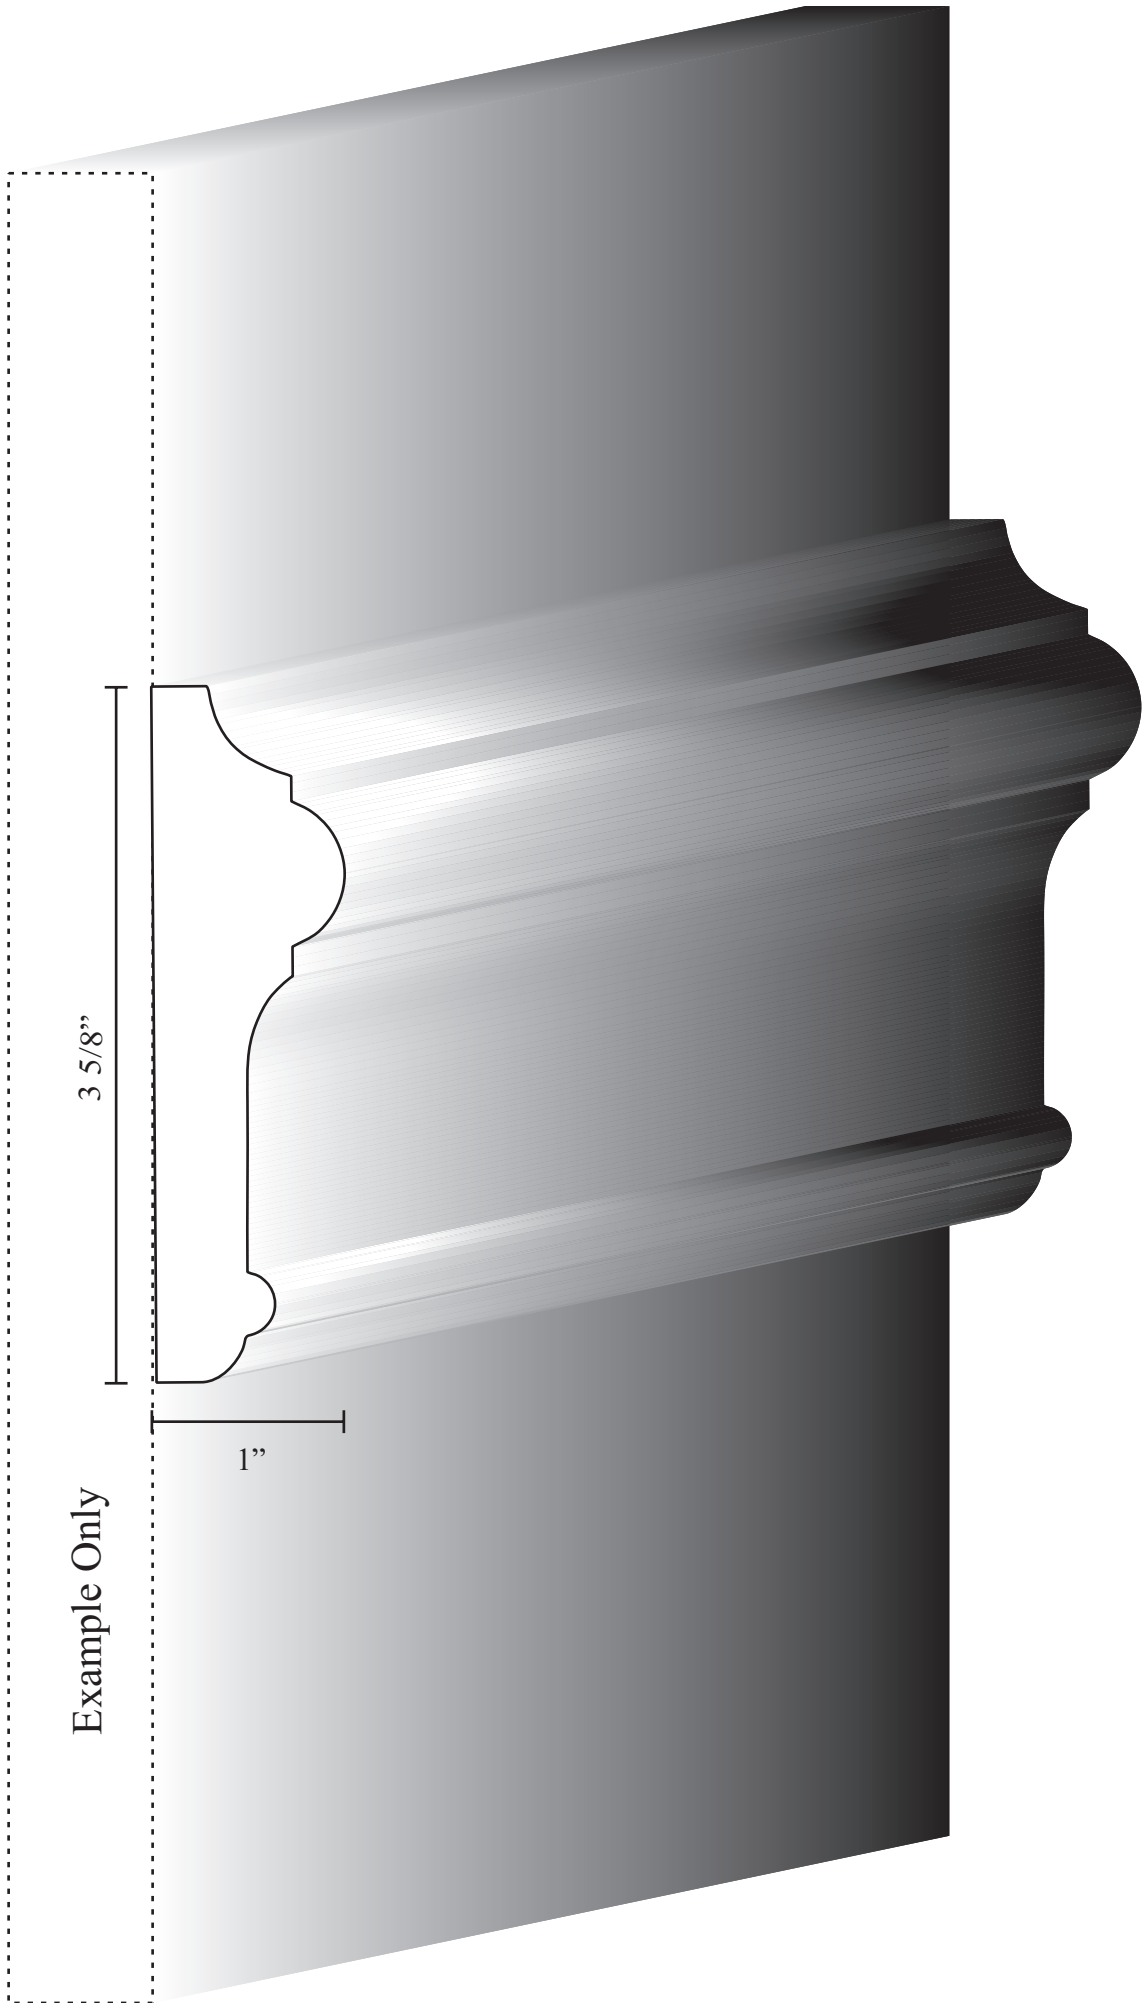

Profile #  
CCH 0703-.75  
1/2" X 3/4"

\*Stocked in Poplar & Red Oak

Profile #  
CCH 0702-1.375  
11/16" X 1 3/8"

\*Stocked in Poplar & Red Oak

Profile #  
CCH 0701-1.75  
11/16" X 1 3/4"

\*Stocked in Poplar & Red Oak

Profile #  
CCH 0601-1.625  
1 1/8" X 1 7/16"

\*Stocked in Cherry, Poplar, Red Oak, & White Hard Maple

Profile #  
CCH 0619-1.75  
3/4" X 1 3/4"

Profile #  
CCH 0402-2.25  
3/4" X 2 1/4"

\*Stocked in Poplar & Red Oak

Profile #  
CCH 0403-2.5  
11/16" X 2 1/2"

\*Stocked in Poplar & Red Oak

Profile #  
CCH 0437-3.25  
1" X 3 1/4"

Profile #  
CCH 0433-3.375  
15/16" X 3 3/8"

Profile #  
CCH 0460-3.625  
1" X 3 5/8"

Example Only

3 5/8"

1"

Profile #  
CCH 0408-3.75  
1 1/16" X 3 3/4"

Example Only