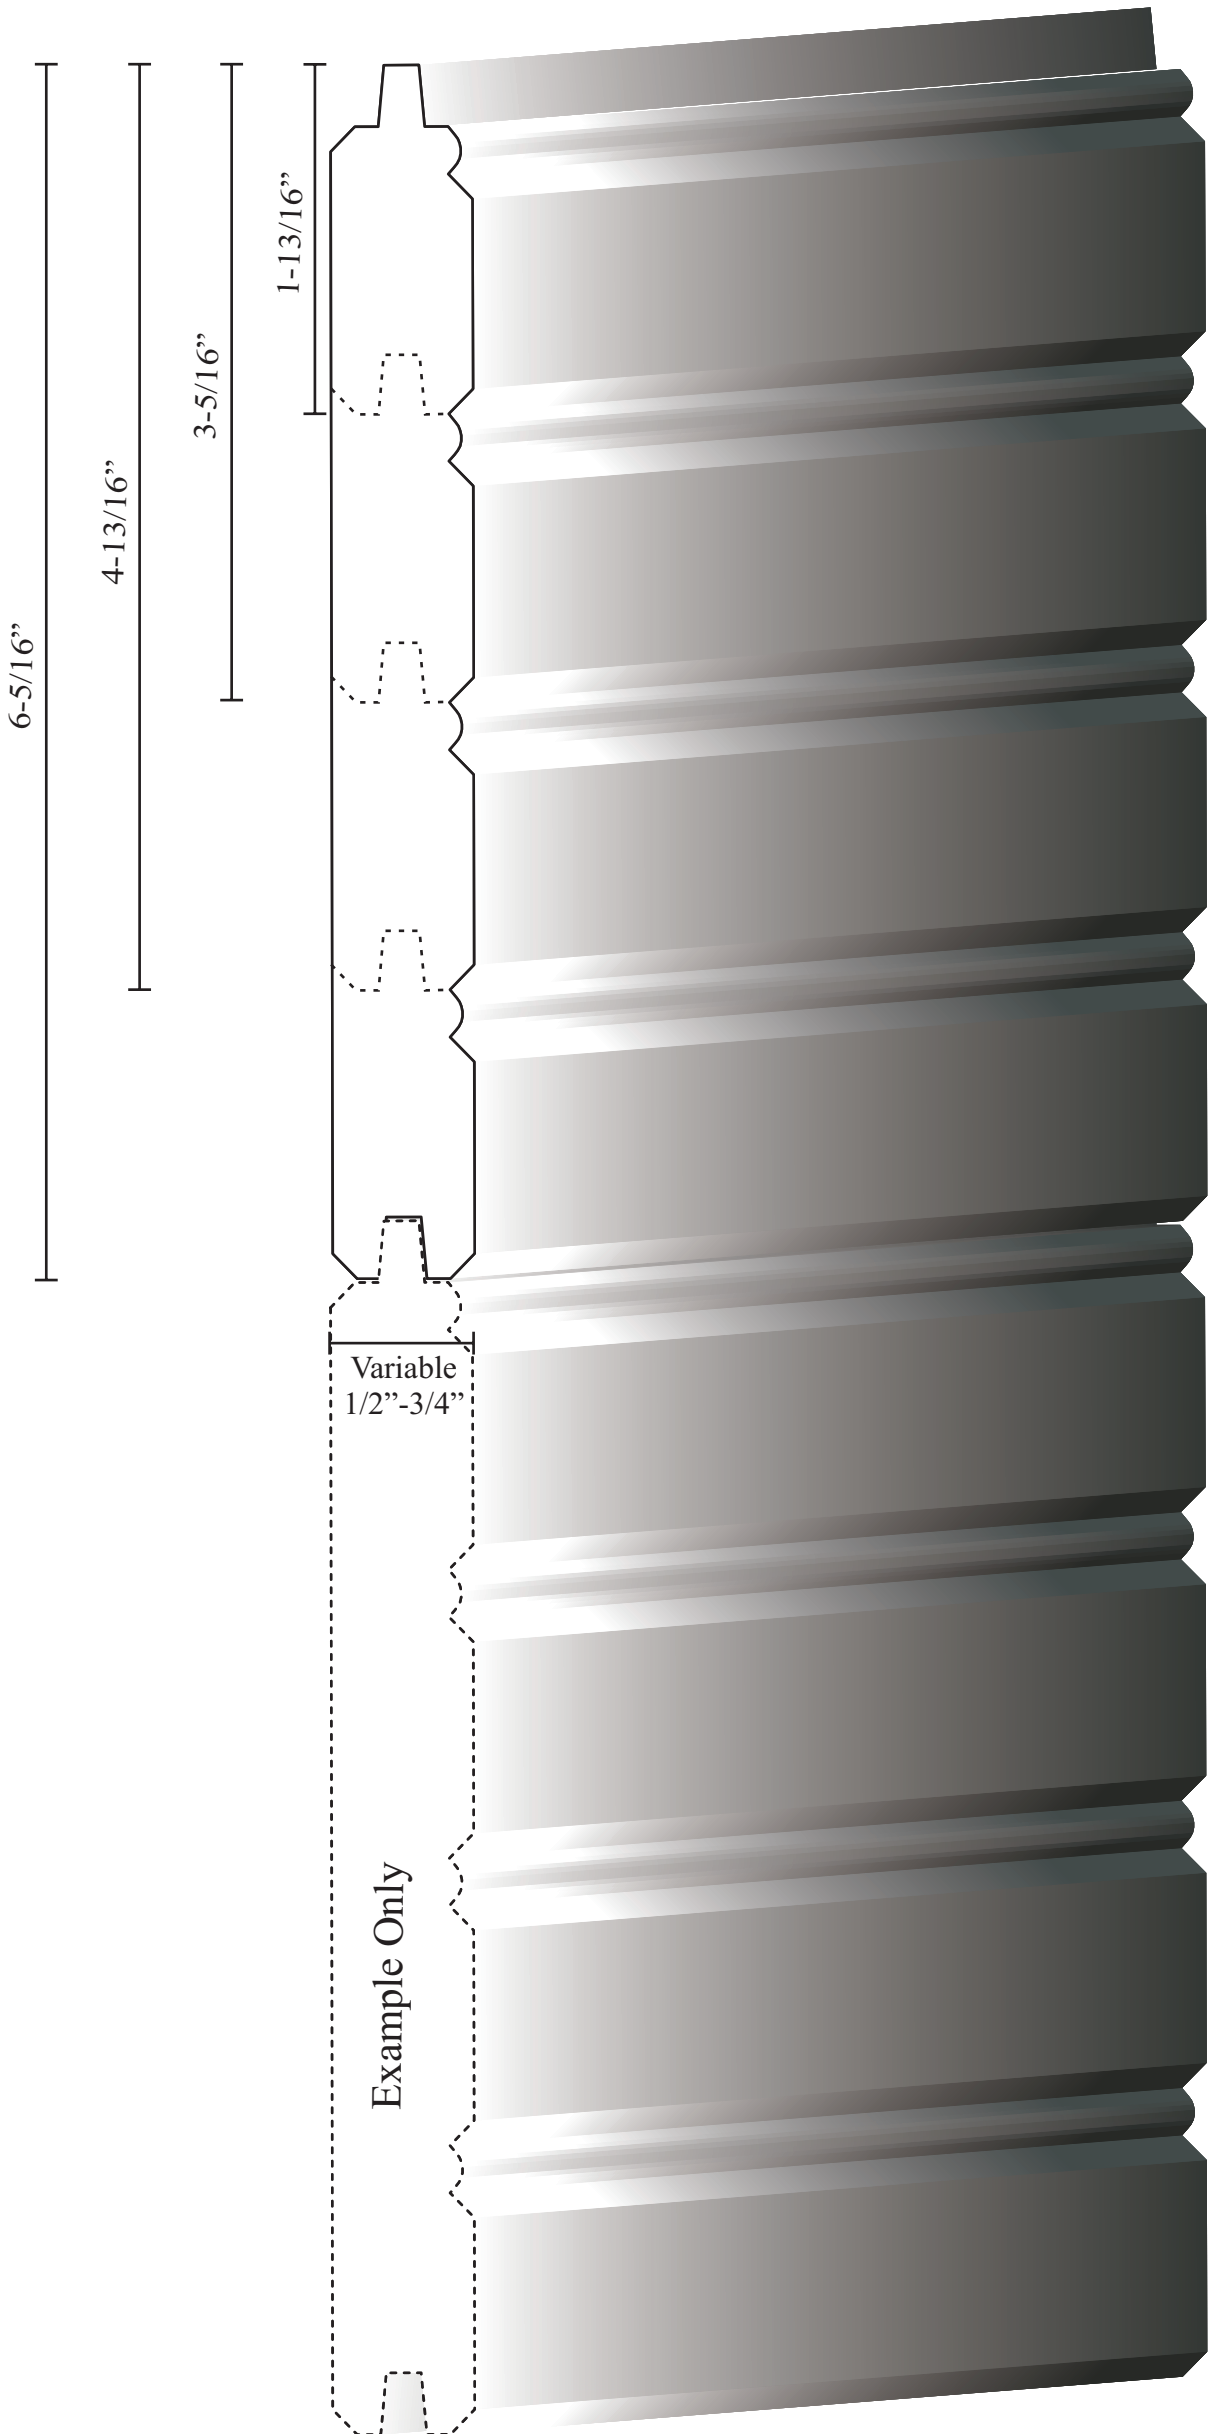

Profile #  
CCH 1638-VW  
1/2" X Variable Width"

Profile #  
CCH 1642R-VW  
Variable from 11/16" to 7/8" X Variable Width"

Profile #  
CCH 1609-VW  
3/4" X 5"

Profile #  
CCH 1601-3.125  
3/8" X 3-1/8"  
3" coverage

Profile #

CCH 1635-1.812, 3.312, 4.812, 6.312

Variable from 1/2" to 3/4" X 1-13/16", 3-5/16", 4-13/16", or 6-5/16"  
1-1/2", 3", 4-1/2", or 6" coverage

Example Only

Profile #  
CCH 1612-7  
1 3/8" X 7"  
6 5/8" coverage

Profile #  
CCH 0703-.75  
1/2" X 3/4"

\*Stocked in Poplar & Red Oak

Profile #  
CCH 0702-1.375  
11/16" X 1 3/8"

\*Stocked in Poplar & Red Oak

Profile #  
CCH 0701-1.75  
11/16" X 1 3/4"

\*Stocked in Poplar & Red Oak

Profile #  
CCH 0602-1  
11/16" X 1"

\*Stocked in Cherry, Poplar, Red Oak, & White Hard Maple

Profile #  
CCH 0662-1  
3/8" X 1"

Profile #  
CCH 0603-1.375  
7/8" X 1 3/8"

\*Stocked in Cherry, Poplar, Red Oak, & White Hard Maple