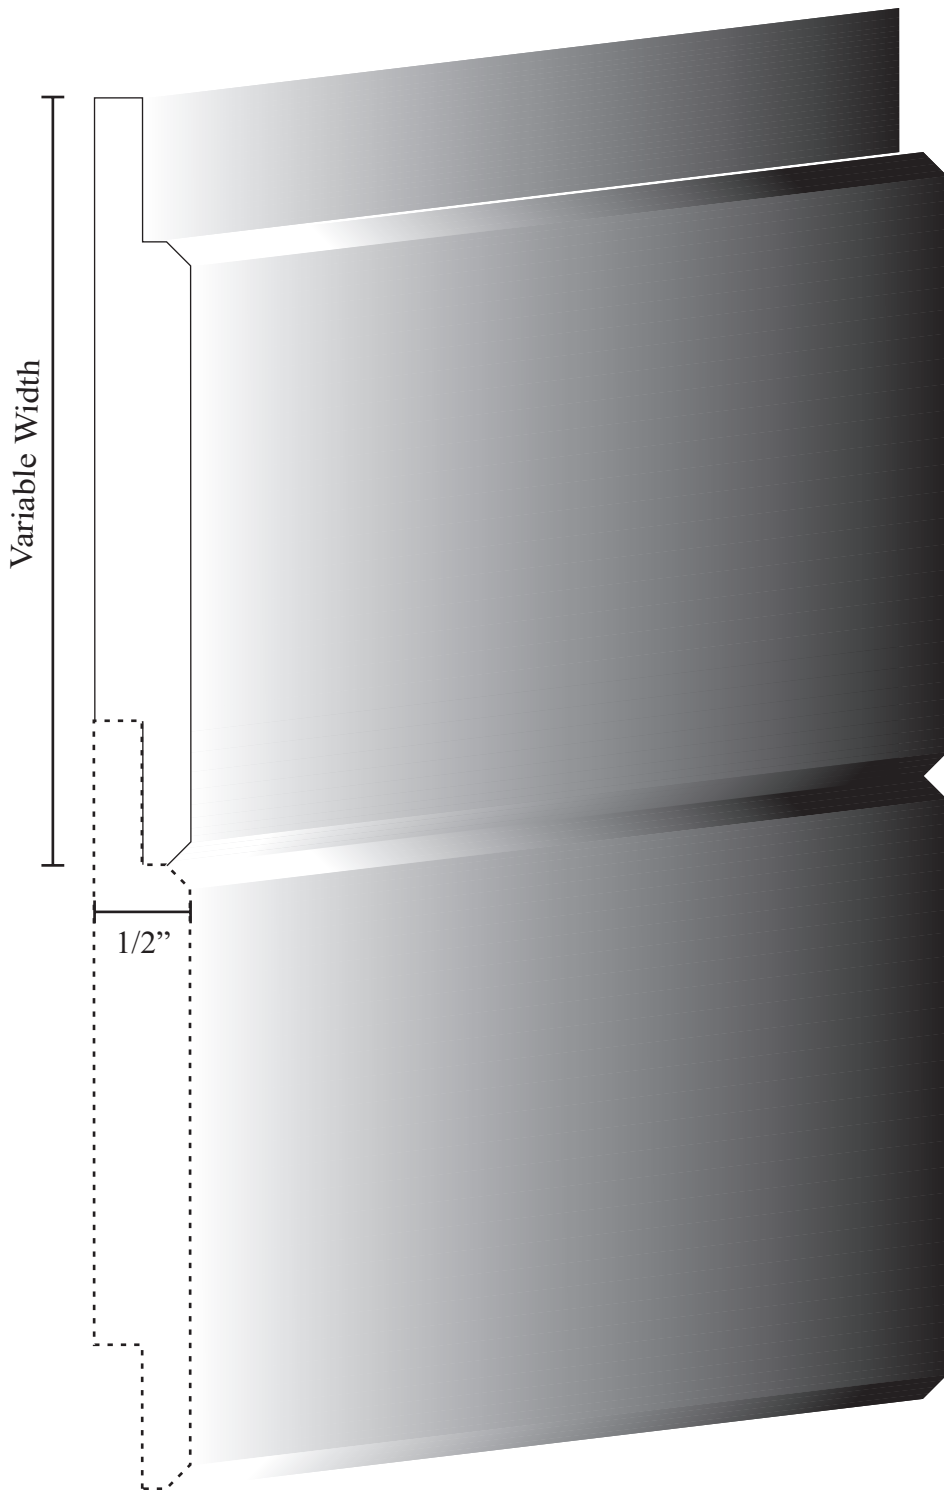

## DESIGNER WALL

---

\*Stocked profiles and the species they are stocked in are listed under the profile picture

\*All other profiles are manufactured upon order

Profile #  
CCH 1624-VW  
3/4" X Variable Width"

Profile #  
CCH 1628-VW  
Variable from 1-1/4" to 1-1/2" X Variable Width"

Profile #  
CCH 1631-VW  
Variable from 5/8" to 3/4" X Variable Width"

\*Stocked in Knotty Yellow Pine

Profile #  
CCH 1632-VW  
Variable from 5/8" to 3/4" X Variable Width"

Profile #  
CCH 1638-VW  
1/2" X Variable Width"

Profile #  
CCH 1642R-VW  
Variable from 11/16" to 7/8" X Variable Width"

Profile #  
CCH 1609-VW  
3/4" X 5"

Profile #  
CCH 1601-3.125  
3/8" X 3-1/8"  
3" coverage

Profile #

CCH 1635-1.812, 3.312, 4.812, 6.312

Variable from 1/2" to 3/4" X 1-13/16", 3-5/16", 4-13/16", or 6-5/16"  
1-1/2", 3", 4-1/2", or 6" coverage

Example Only

Profile #  
CCH 1612-7  
1 3/8" X 7"  
6 5/8" coverage