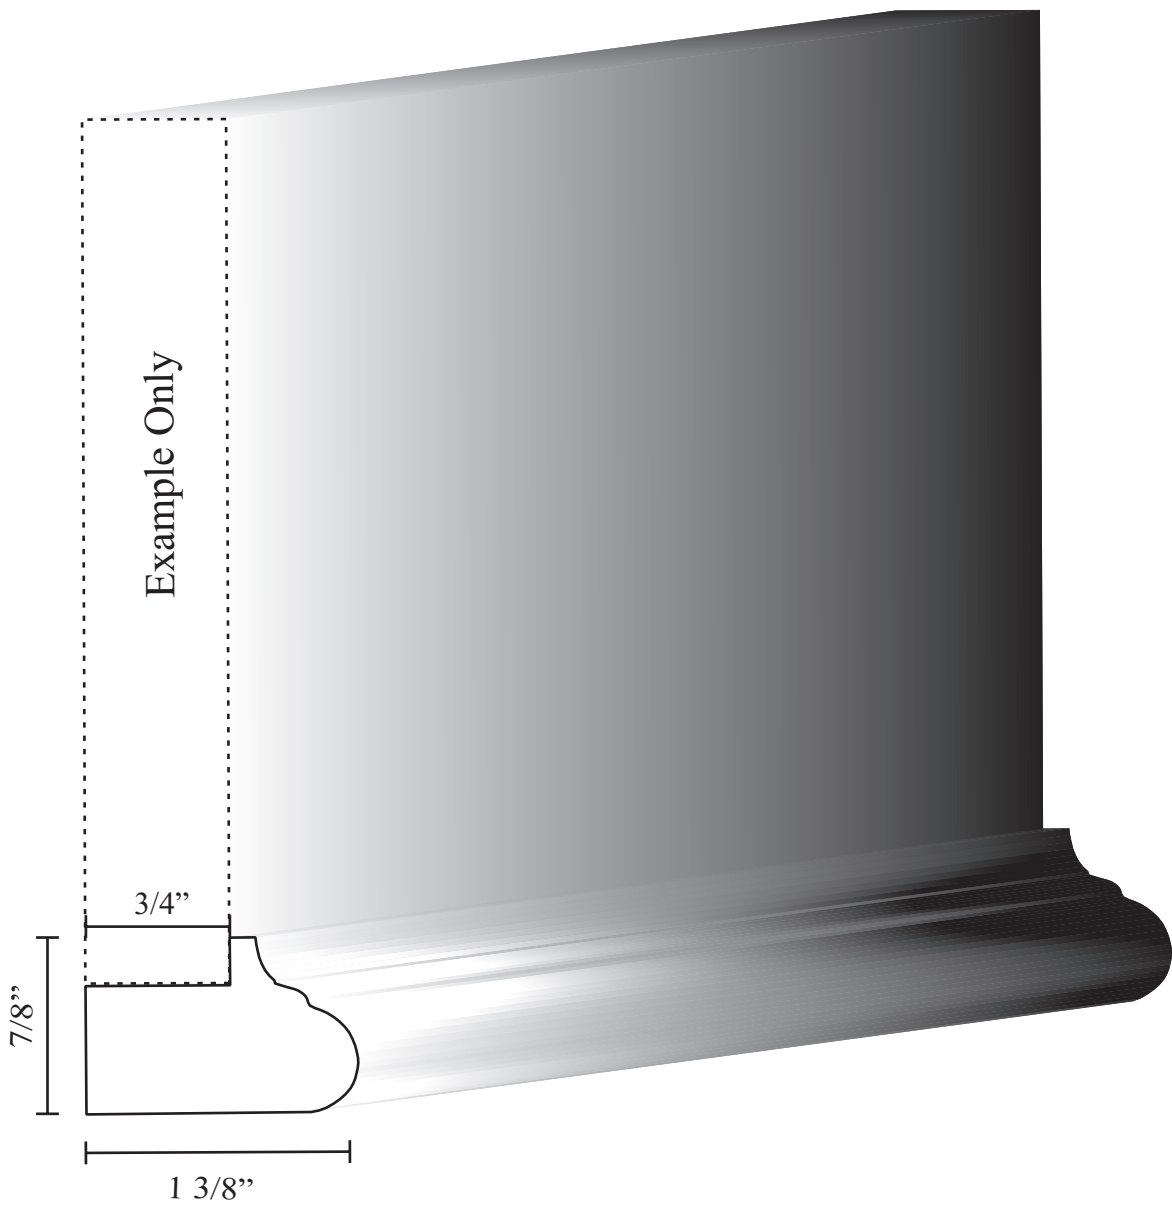

Profile #  
CCH 0602-1  
11/16" X 1"

\*Stocked in Cherry, Poplar, Red Oak, & White Hard Maple

Profile #  
CCH 0662-1  
3/8" X 1"

Profile #  
CCH 0603-1.375  
7/8" X 1 3/8"

\*Stocked in Cherry, Poplar, Red Oak, & White Hard Maple