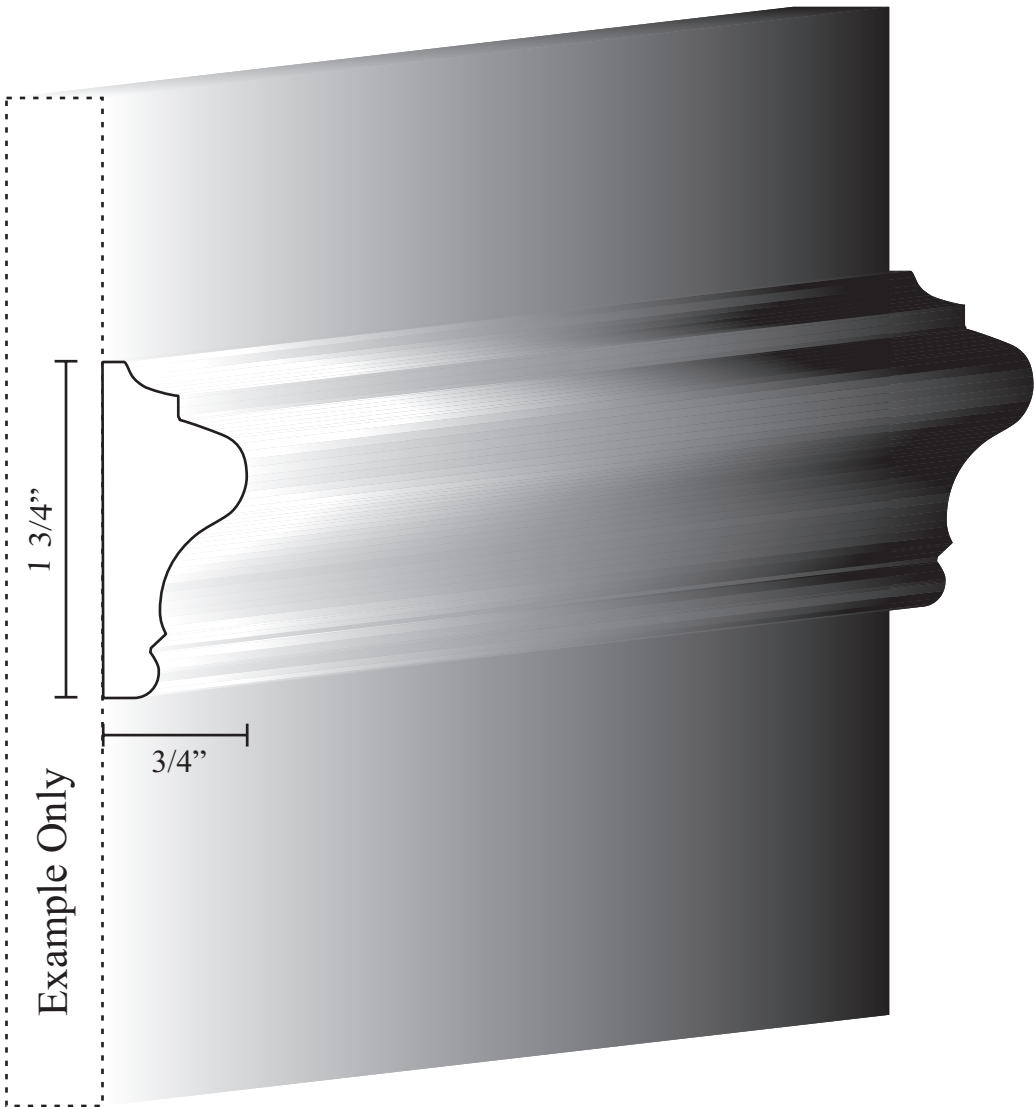

Profile #
CCH 0619-1.75
3/4" X 1 3/4"