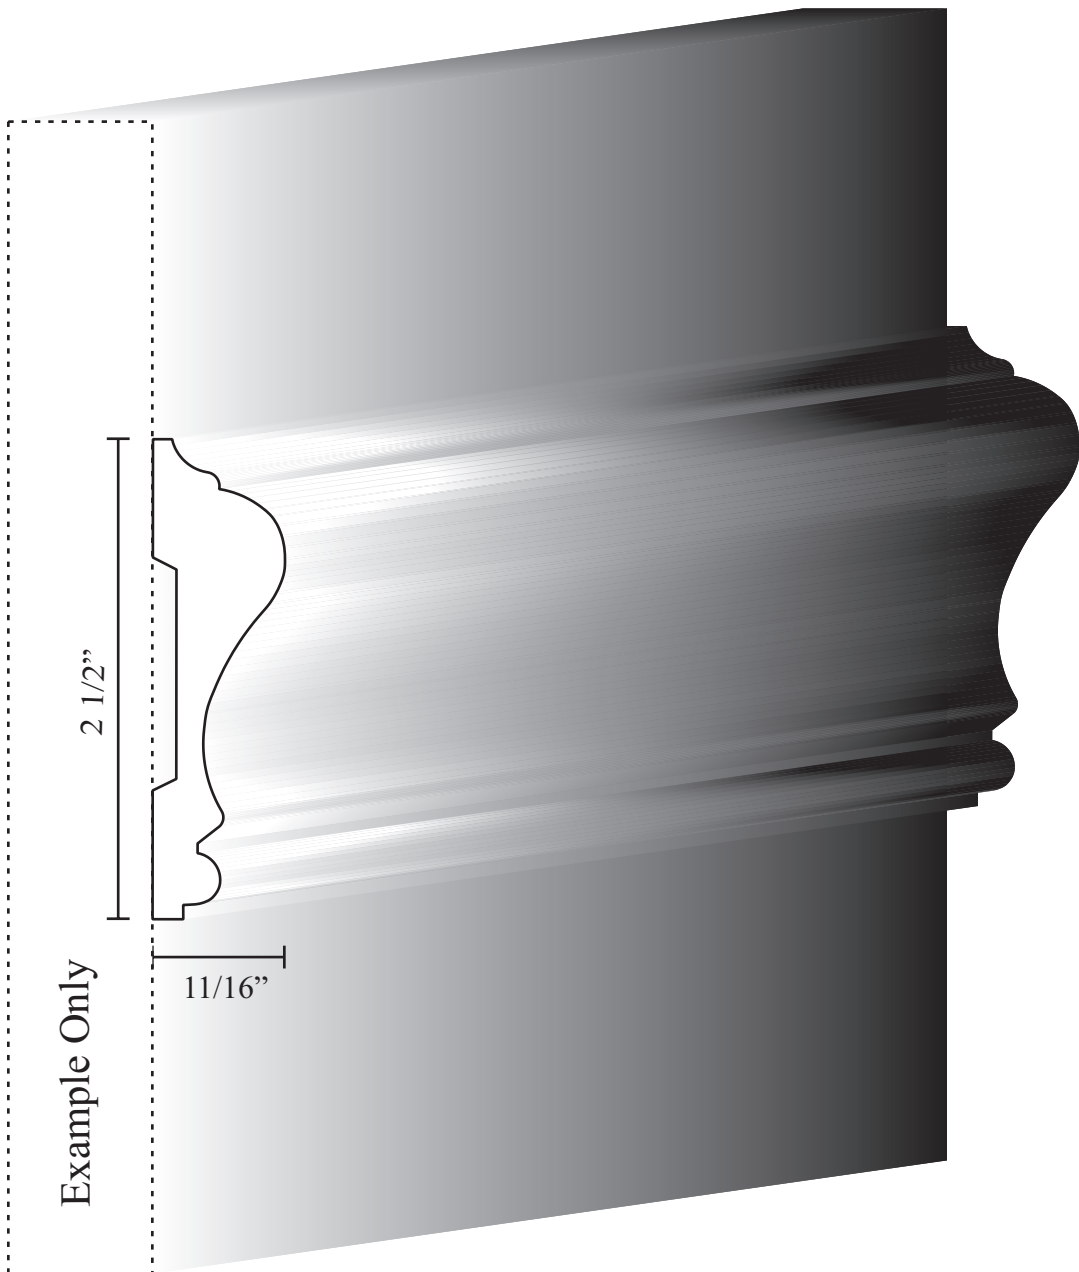

Profile #
CCH 0403-2.5
11/16" X 2 1/2"

*Stocked in Poplar & Red Oak