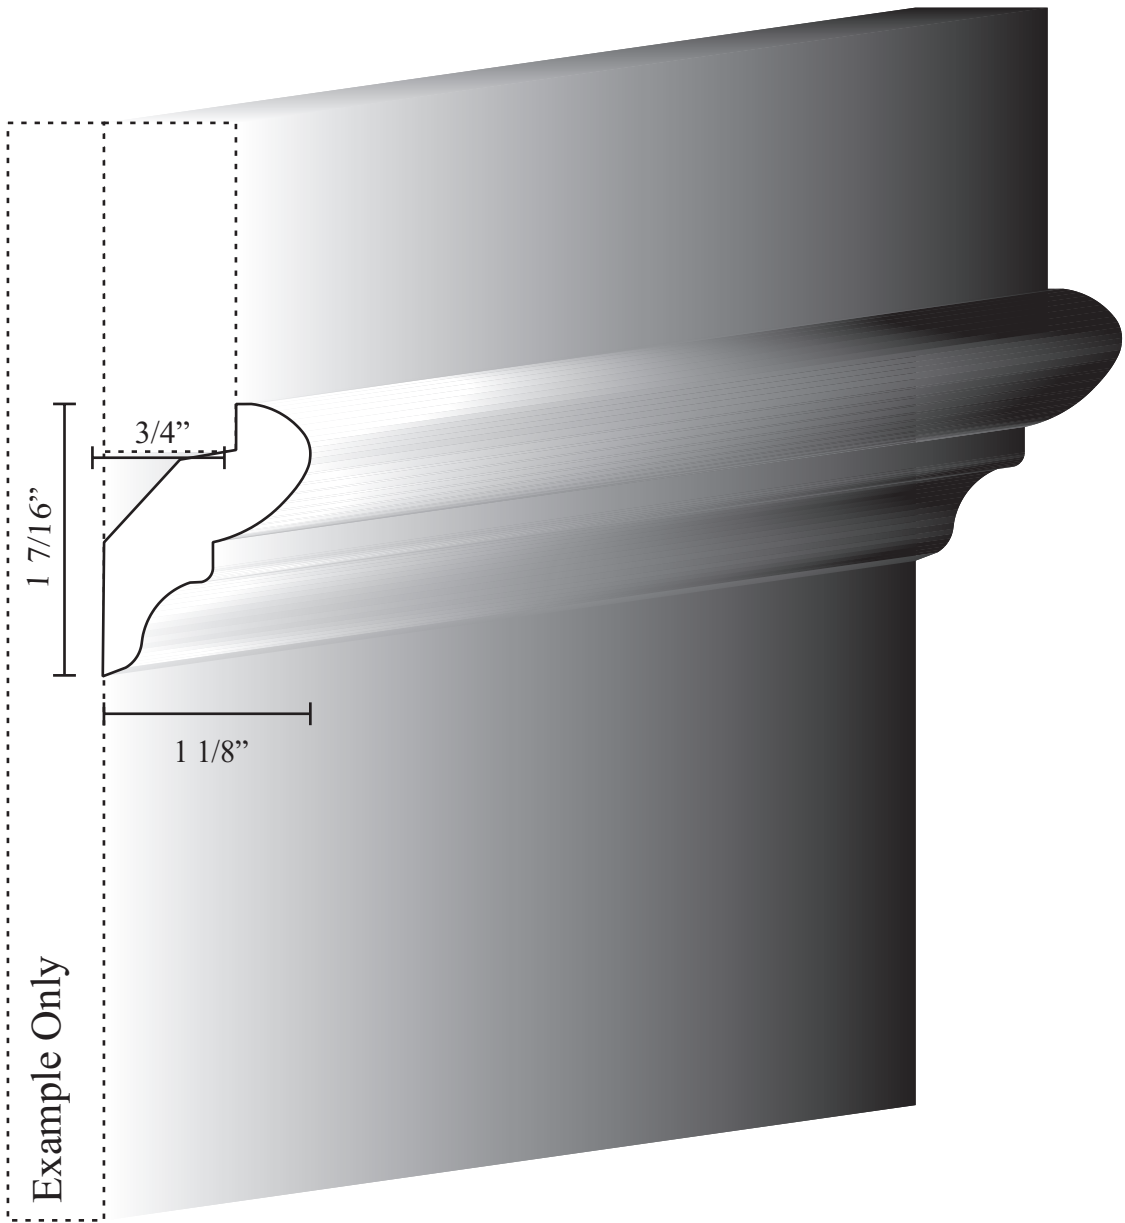

Profile #
CCH 0601-1.625
1 1/8" X 1 7/16"

*Stocked in Cherry, Poplar, Red Oak, & White Hard Maple