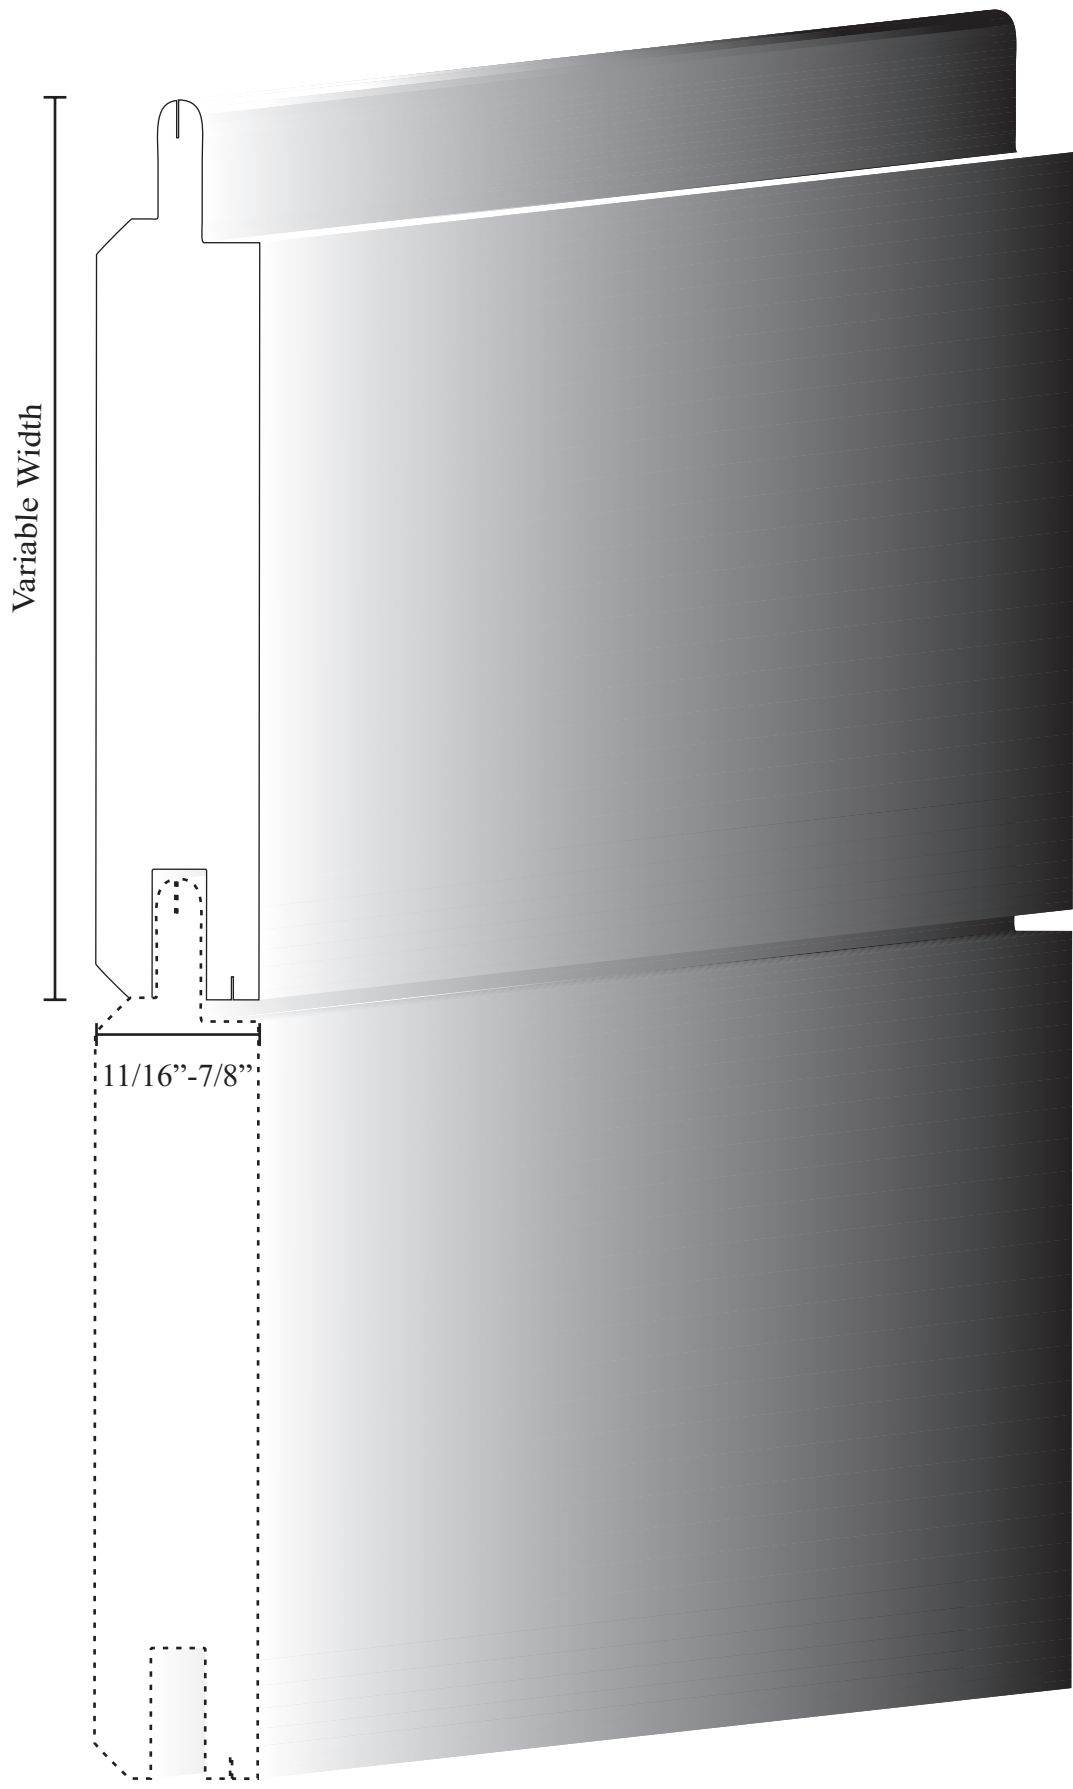

Profile #  
CCH 1628-VW  
Variable from 1-1/4" to 1-1/2" X Variable Width"

Profile #  
CCH 1631-VW  
Variable from 5/8" to 3/4" X Variable Width"

\*Stocked in Knotty Yellow Pine

Profile #  
CCH 1632-VW  
Variable from 5/8" to 3/4" X Variable Width"

Profile #  
CCH 1638-VW  
1/2" X Variable Width"

Profile #  
CCH 1642R-VW  
Variable from 11/16" to 7/8" X Variable Width"

Profile #  
CCH 1609-VW  
3/4" X 5"

Profile #  
CCH 1601-3.125  
3/8" X 3-1/8"  
3" coverage

Profile #

CCH 1635-1.812, 3.312, 4.812, 6.312

Variable from 1/2" to 3/4" X 1-13/16", 3-5/16", 4-13/16", or 6-5/16"  
1-1/2", 3", 4-1/2", or 6" coverage

Example Only

Profile #  
CCH 1612-7  
1 3/8" X 7"  
6 5/8" coverage

Profile #  
CCH 0703-.75  
1/2" X 3/4"

\*Stocked in Poplar & Red Oak

Profile #  
CCH 0702-1.375  
11/16" X 1 3/8"

\*Stocked in Poplar & Red Oak

Profile #  
CCH 0701-1.75  
11/16" X 1 3/4"

\*Stocked in Poplar & Red Oak