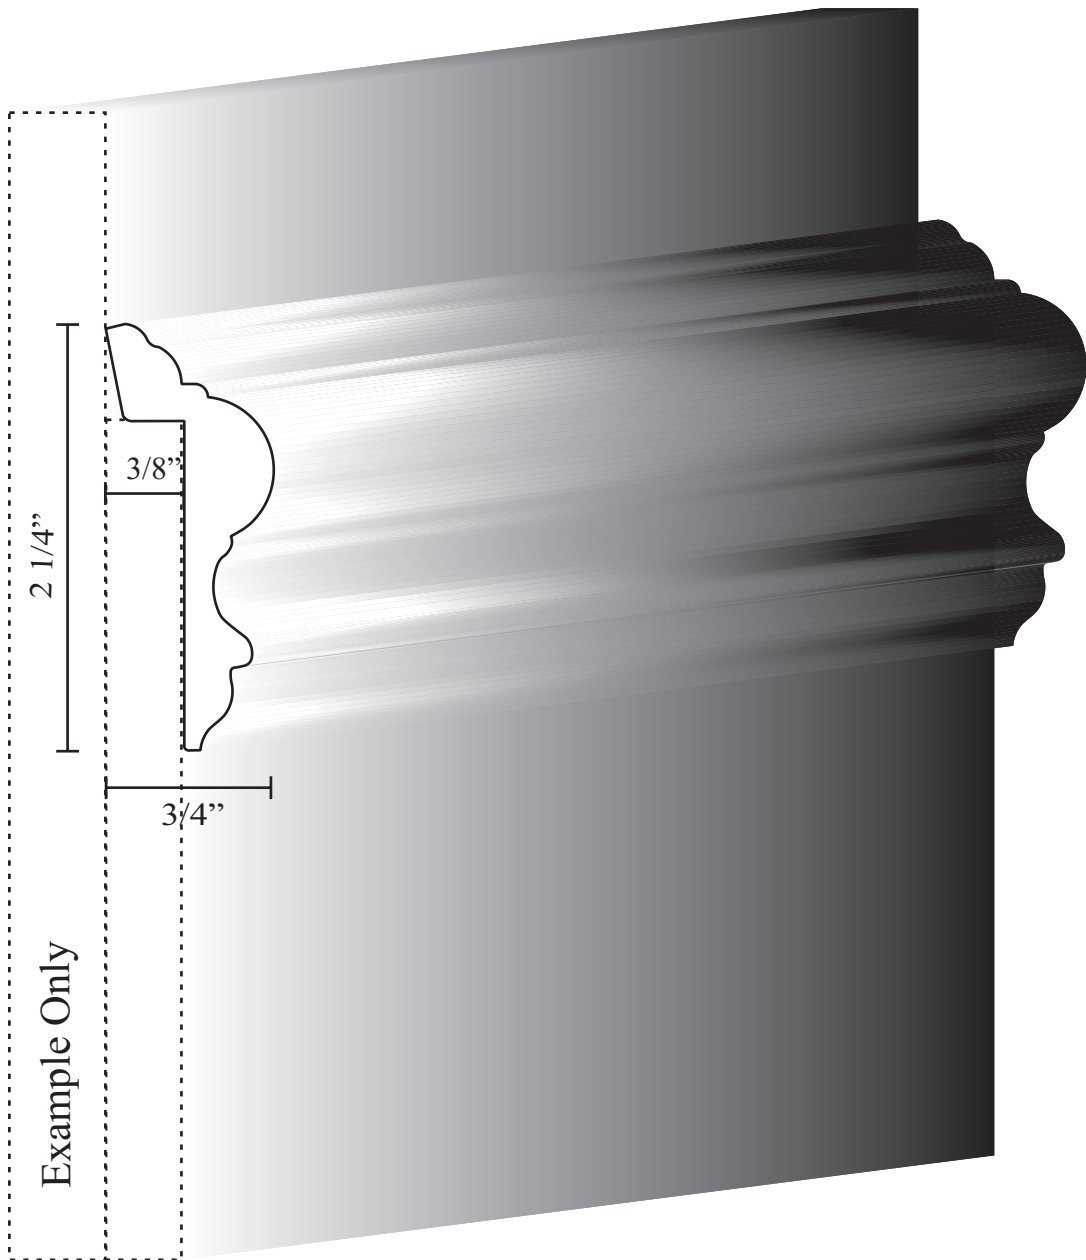

Profile #  
CCH 0602-1  
11/16" X 1"

\*Stocked in Cherry, Poplar, Red Oak, & White Hard Maple

Profile #  
CCH 0662-1  
3/8" X 1"

Profile #  
CCH 0603-1.375  
7/8" X 1 3/8"

\*Stocked in Cherry, Poplar, Red Oak, & White Hard Maple

Profile #  
CCH 0601-1.625  
1 1/8" X 1 7/16"

\*Stocked in Cherry, Poplar, Red Oak, & White Hard Maple

Profile #  
CCH 0619-1.75  
3/4" X 1 3/4"

Profile #  
CCH 0402-2.25  
3/4" X 2 1/4"

\*Stocked in Poplar & Red Oak

Profile #  
CCH 0403-2.5  
11/16" X 2 1/2"

\*Stocked in Poplar & Red Oak

Profile #  
CCH 0437-3.25  
1" X 3 1/4"

Profile #  
CCH 0433-3.375  
15/16" X 3 3/8"

Profile #  
CCH 0460-3.625  
1" X 3 5/8"

Example Only

3 5/8"

1"

Profile #  
CCH 0408-3.75  
1 1/16" X 3 3/4"

Example Only