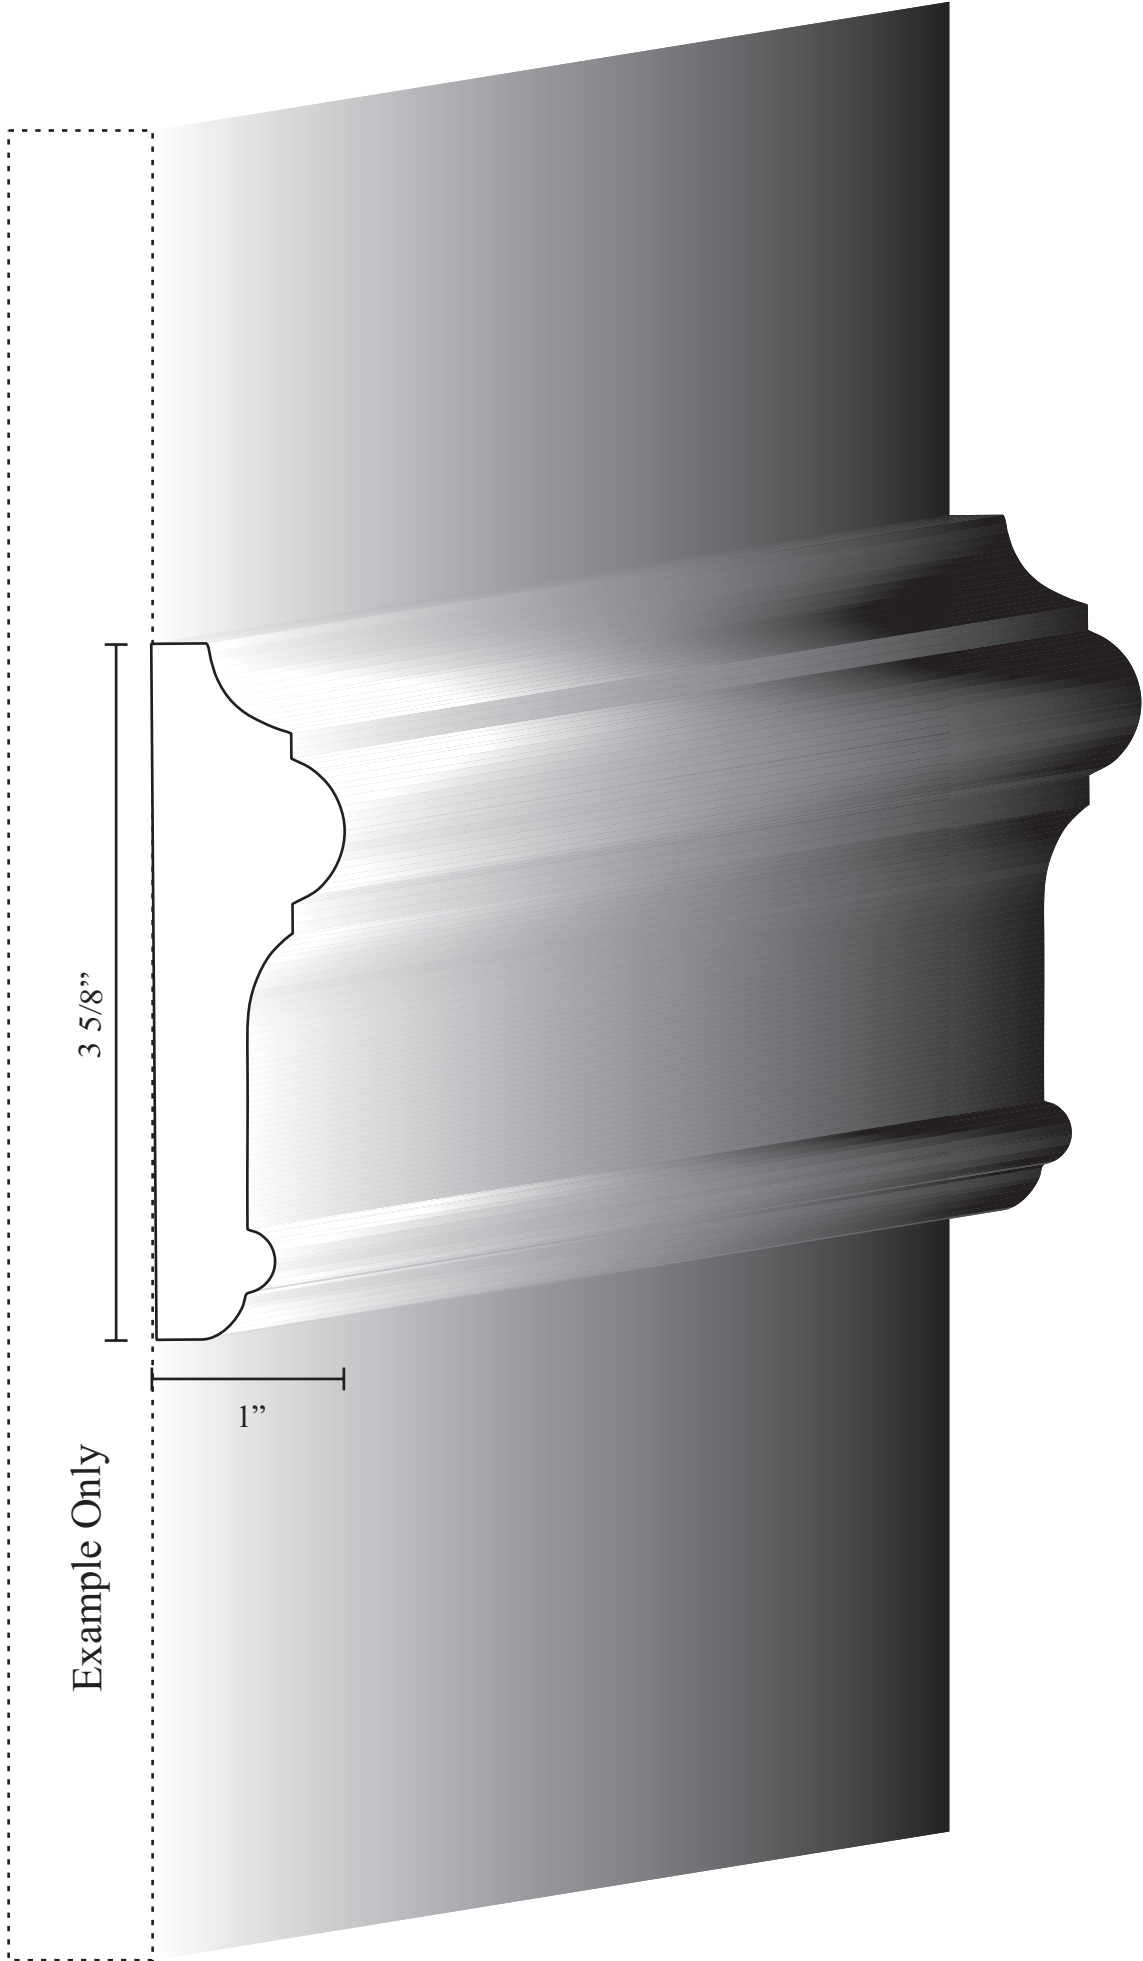

Profile #
CCH 1642-VW
7/8"-1" X Variable Width"

Profile #
CCH 1609-VW
3/4" X Variable Width"

Profile #
CCH 1601-3.125
3/8" X 3 1/8"
3" coverage

Profile #
CCH 1618-3.25
9/16" X 3 1/4"

Profile #
CCH 1612-7
1 3/8" X 7"
6 5/8" coverage

Profile #
CCH 0703-.75
1/2" X 3/4"

Profile #
CCH 0702-1.375
11/16" X 1 3/8"

Profile #
CCH 0701-1.75
11/16" X 1 3/4"

Profile #
CCH 0602-1
11/16" X 1"

Profile #
CCH 0662-1
3/8" X 1"

Profile #
CCH 0603-1.375
7/8" X 1 3/8"

Profile #
CCH 0601-1.625
1 1/8" X 1 7/16"

Profile #
CCH 0619-1.75
3/4" X 1 3/4"

Profile #
CCH 0631-1.937
15/16" X 1 15/16"

Profile #
CCH 0402-2.25
3/4" X 2 1/4"

Profile #
CCH 0403-2.5
11/16" X 2 1/2"

Profile #
CCH 0437-3.25
1" X 3 1/4"

Profile #
CCH 0433-3.375
15/16" X 3 3/8"

Profile #
CCH 0460-3.625
1" X 3 5/8"

Profile #
CCH 0408-3.75
1 1/16" X 3 3/4"