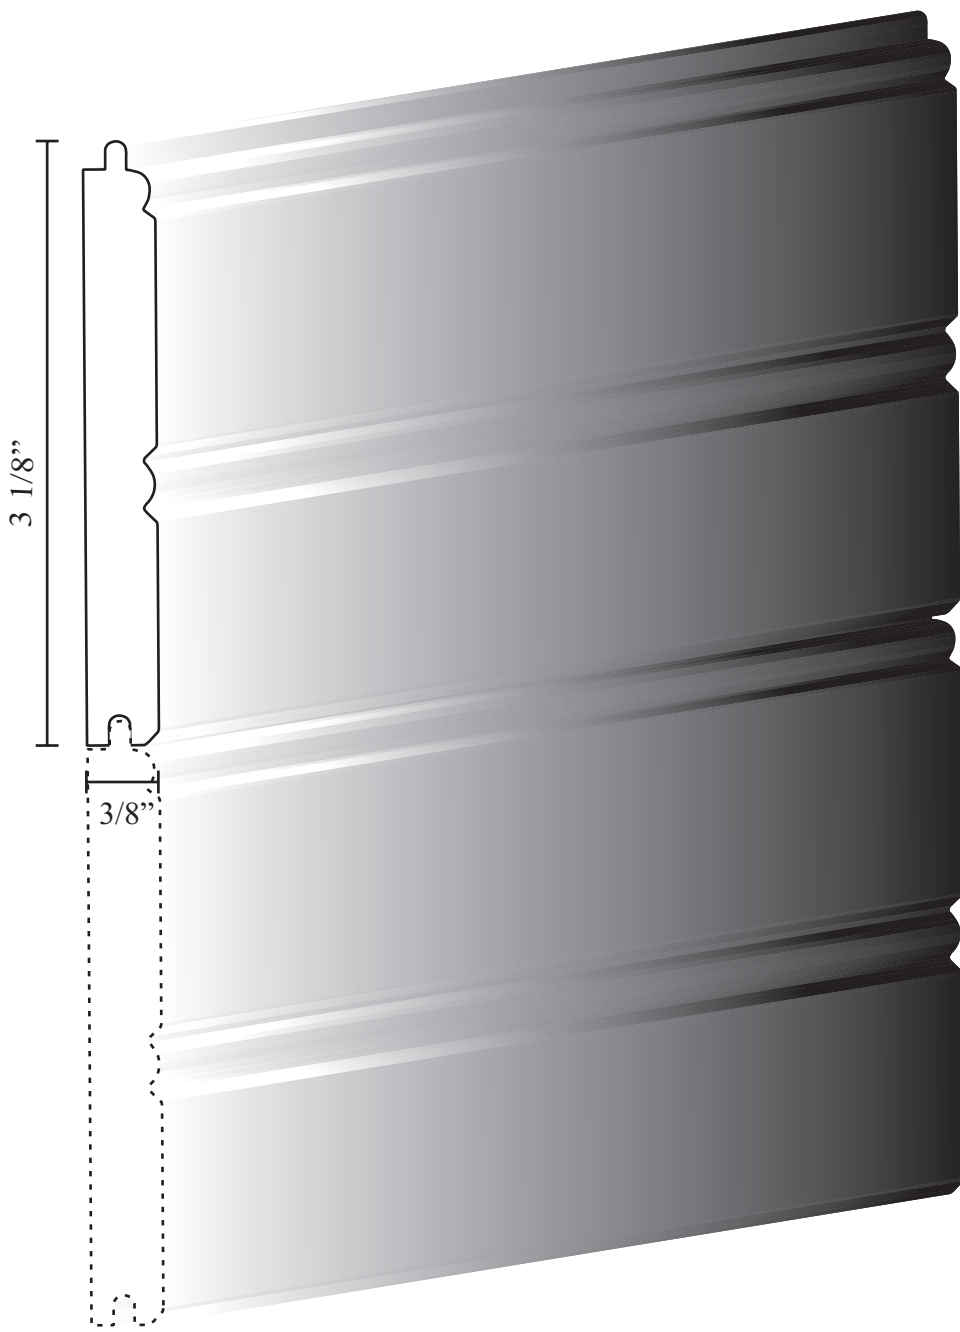

Profile #
CCH 1624-VW
3/4" X Variable Width"

Profile #
CCH 1629-VW
1 1/4" X Variable Width"

Profile #
CCH 1631-VW
3/4" X Variable Width"

Profile #
CCH 1632-VW
3/4" X Variable Width"

Profile #
CCH 1638-VW
1/2" X Variable Width"

Profile #
CCH 1642-VW
7/8"-1" X Variable Width"

Profile #
CCH 1609-VW
3/4" X Variable Width"

Profile #
CCH 1601-3.125
3/8" X 3 1/8"
3" coverage

Profile #
CCH 1618-3.25
9/16" X 3 1/4"

Profile #
CCH 1612-7
1 3/8" X 7"
6 5/8" coverage

Profile #
CCH 0703-.75
1/2" X 3/4"

Profile #
CCH 0702-1.375
11/16" X 1 3/8"

Profile #
CCH 0701-1.75
11/16" X 1 3/4"

Profile #
CCH 0602-1
11/16" X 1"

Profile #
CCH 0662-1
3/8" X 1"

Profile #
CCH 0603-1.375
7/8" X 1 3/8"

Profile #
CCH 0601-1.625
1 1/8" X 1 7/16"

Profile #
CCH 0619-1.75
3/4" X 1 3/4"

Profile #
CCH 0631-1.937
15/16" X 1 15/16"

Profile #
CCH 0402-2.25
3/4" X 2 1/4"

Profile #
CCH 0403-2.5
11/16" X 2 1/2"

Profile #
CCH 0437-3.25
1" X 3 1/4"