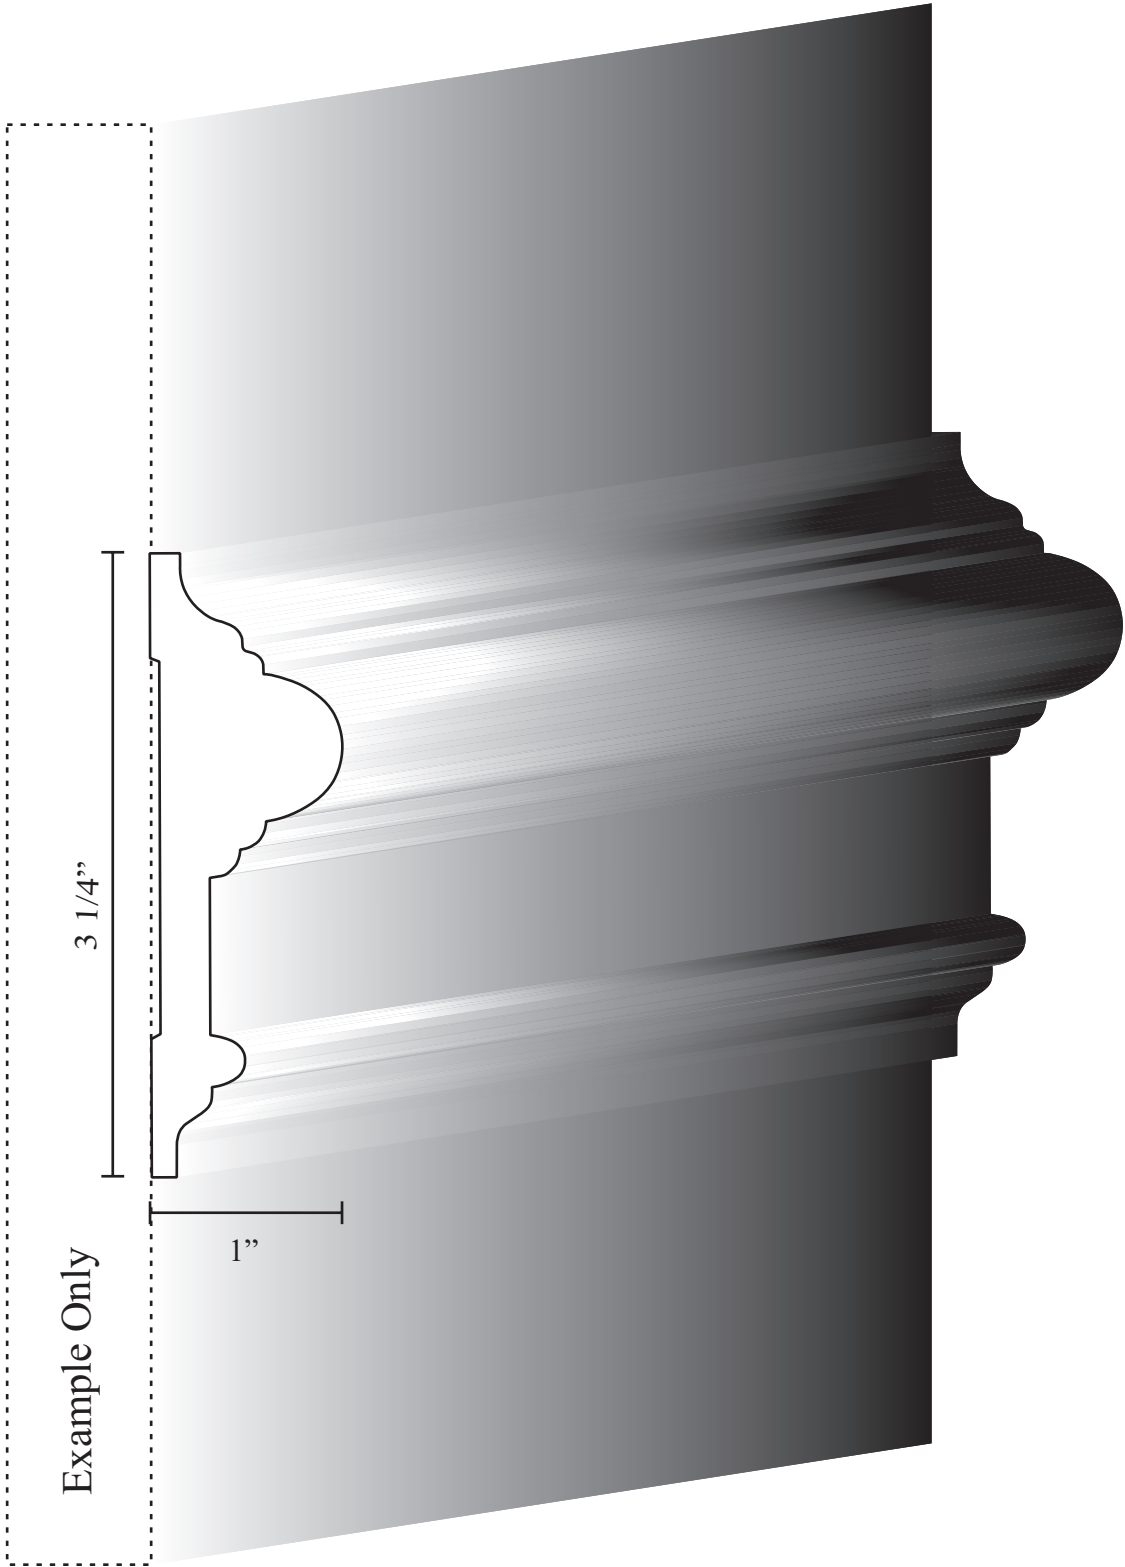

Profile #
CCH 1642-VW
7/8"-1" X Variable Width"

Profile #
CCH 1609-VW
3/4" X Variable Width"

Profile #
CCH 1601-3.125
3/8" X 3 1/8"
3" coverage

Profile #
CCH 1618-3.25
9/16" X 3 1/4"

Profile #
CCH 1612-7
1 3/8" X 7"
6 5/8" coverage

Profile #
CCH 0703-.75
1/2" X 3/4"

Profile #
CCH 0702-1.375
11/16" X 1 3/8"

Profile #
CCH 0701-1.75
11/16" X 1 3/4"

Profile #
CCH 0602-1
11/16" X 1"

Profile #
CCH 0662-1
3/8" X 1"

Profile #
CCH 0603-1.375
7/8" X 1 3/8"

Profile #
CCH 0601-1.625
1 1/8" X 1 7/16"

Profile #
CCH 0619-1.75
3/4" X 1 3/4"

Profile #
CCH 0631-1.937
15/16" X 1 15/16"

Profile #
CCH 0402-2.25
3/4" X 2 1/4"

Profile #
CCH 0403-2.5
11/16" X 2 1/2"

Profile #
CCH 0437-3.25
1" X 3 1/4"

Profile #
CCH 0433-3.375
15/16" X 3 3/8"

Profile #
CCH 0460-3.625
1" X 3 5/8"

Profile #
CCH 0408-3.75
1 1/16" X 3 3/4"