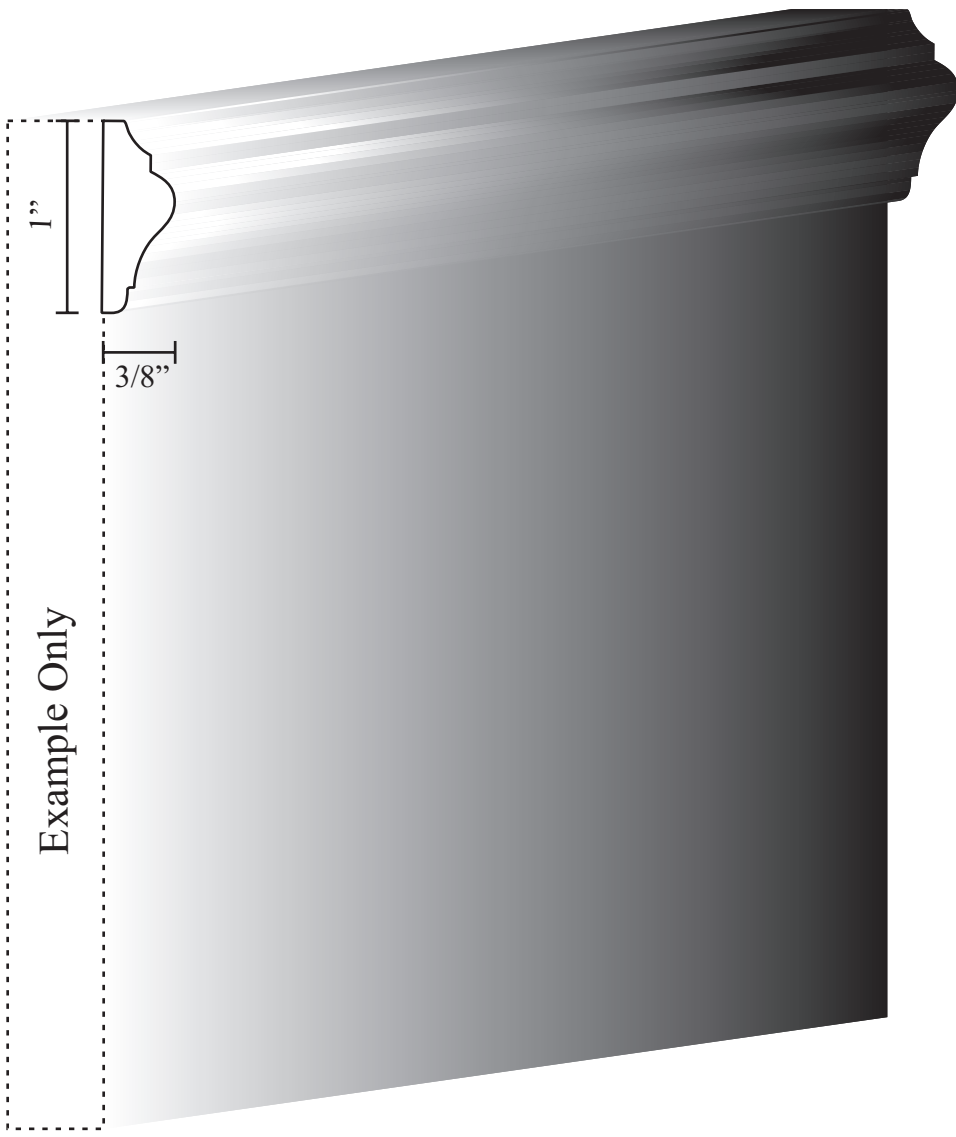

Profile #
CCH 1642-VW
7/8"-1" X Variable Width"

Profile #
CCH 1609-VW
3/4" X Variable Width"

Profile #
CCH 1601-3.125
3/8" X 3 1/8"
3" coverage

Profile #
CCH 1618-3.25
9/16" X 3 1/4"

Profile #
CCH 1612-7
1 3/8" X 7"
6 5/8" coverage

Profile #
CCH 0703-.75
1/2" X 3/4"

Profile #
CCH 0702-1.375
11/16" X 1 3/8"

Profile #
CCH 0701-1.75
11/16" X 1 3/4"

Profile #
CCH 0602-1
11/16" X 1"

Profile #
CCH 0662-1
3/8" X 1"

Profile #
CCH 0603-1.375
7/8" X 1 3/8"

Profile #
CCH 0601-1.625
1 1/8" X 1 7/16"

Profile #
CCH 0619-1.75
3/4" X 1 3/4"

Profile #
CCH 0631-1.937
15/16" X 1 15/16"

Profile #
CCH 0402-2.25
3/4" X 2 1/4"

Profile #
CCH 0403-2.5
11/16" X 2 1/2"

Profile #
CCH 0437-3.25
1" X 3 1/4"

Profile #
CCH 0433-3.375
15/16" X 3 3/8"

Profile #
CCH 0460-3.625
1" X 3 5/8"

Profile #
CCH 0408-3.75
1 1/16" X 3 3/4"