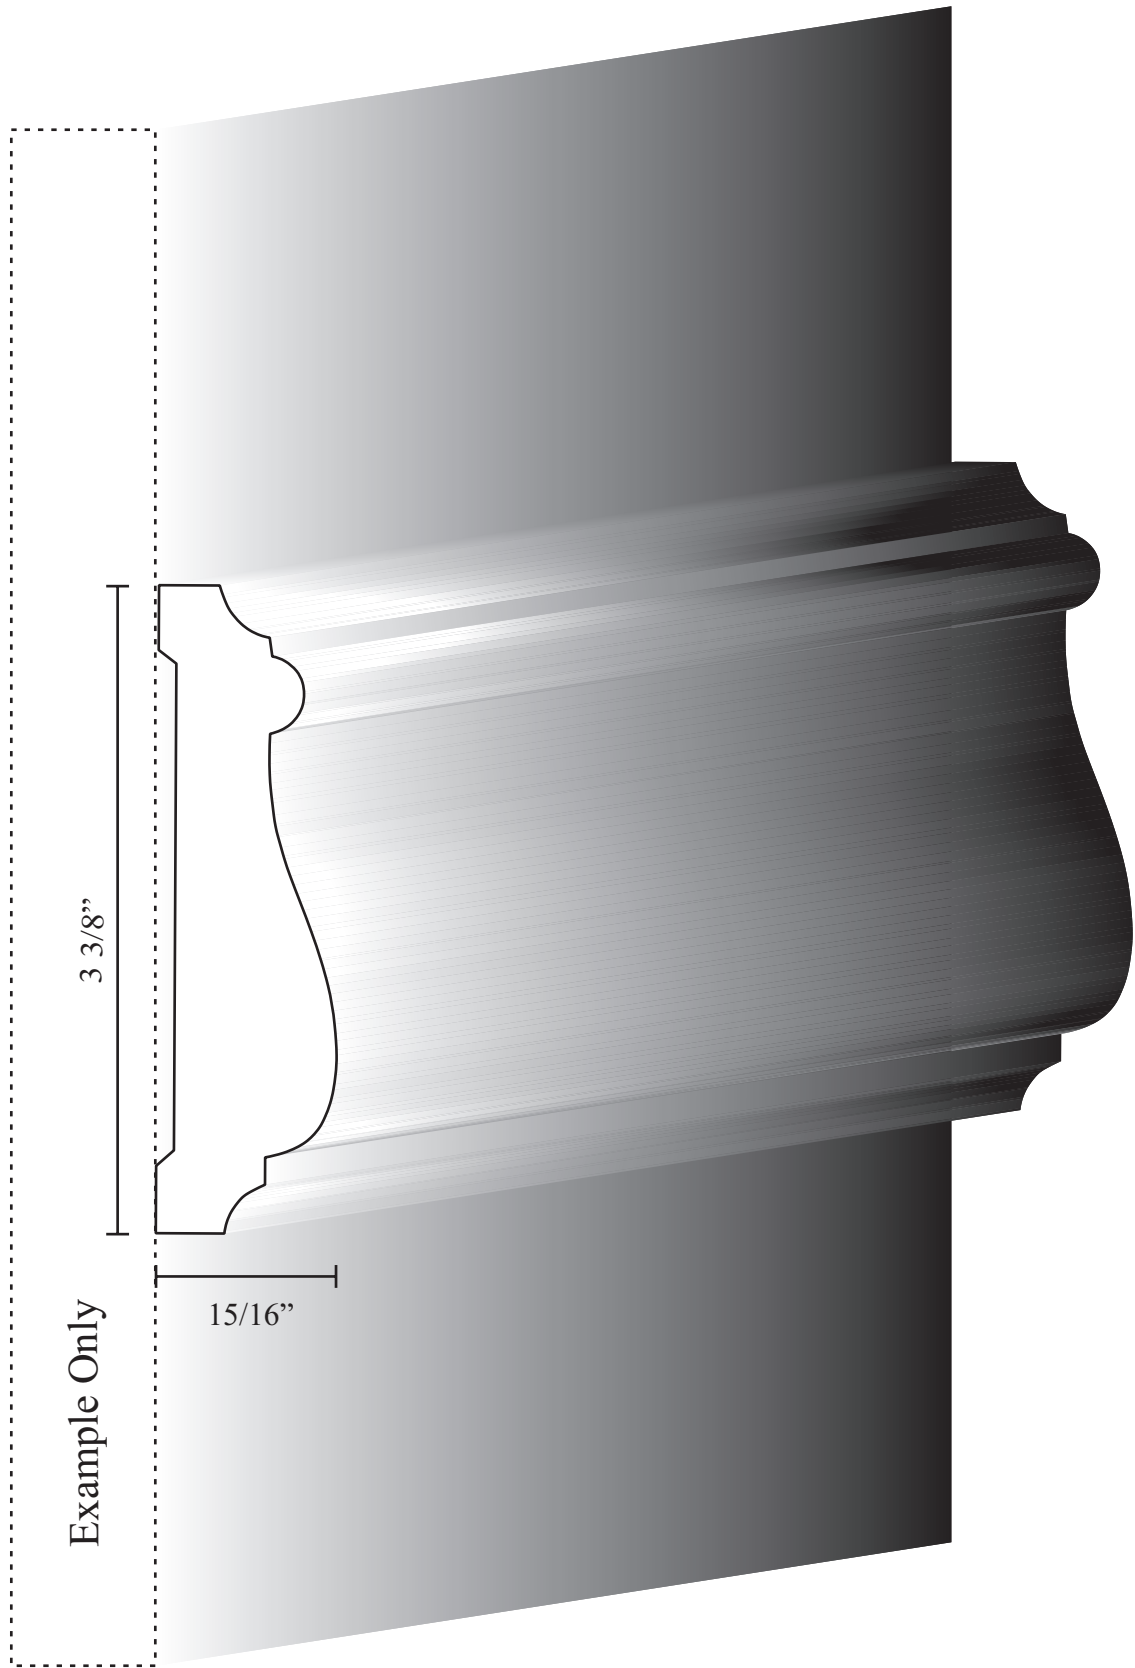

Profile #
CCH 1642-VW
7/8"-1" X Variable Width"

Profile #
CCH 1609-VW
3/4" X Variable Width"

Profile #
CCH 1601-3.125
3/8" X 3 1/8"
3" coverage

Profile #
CCH 1618-3.25
9/16" X 3 1/4"

Profile #
CCH 1612-7
1 3/8" X 7"
6 5/8" coverage

Profile #
CCH 0703-.75
1/2" X 3/4"

Profile #
CCH 0702-1.375
11/16" X 1 3/8"

Profile #
CCH 0701-1.75
11/16" X 1 3/4"

Profile #
CCH 0602-1
11/16" X 1"

Profile #
CCH 0662-1
3/8" X 1"

Profile #
CCH 0603-1.375
7/8" X 1 3/8"

Profile #
CCH 0601-1.625
1 1/8" X 1 7/16"

Profile #
CCH 0619-1.75
3/4" X 1 3/4"

Profile #
CCH 0631-1.937
15/16" X 1 15/16"

Profile #
CCH 0402-2.25
3/4" X 2 1/4"

Profile #
CCH 0403-2.5
11/16" X 2 1/2"

Profile #
CCH 0437-3.25
1" X 3 1/4"

Profile #
CCH 0433-3.375
15/16" X 3 3/8"

Profile #
CCH 0460-3.625
1" X 3 5/8"

Profile #
CCH 0408-3.75
1 1/16" X 3 3/4"