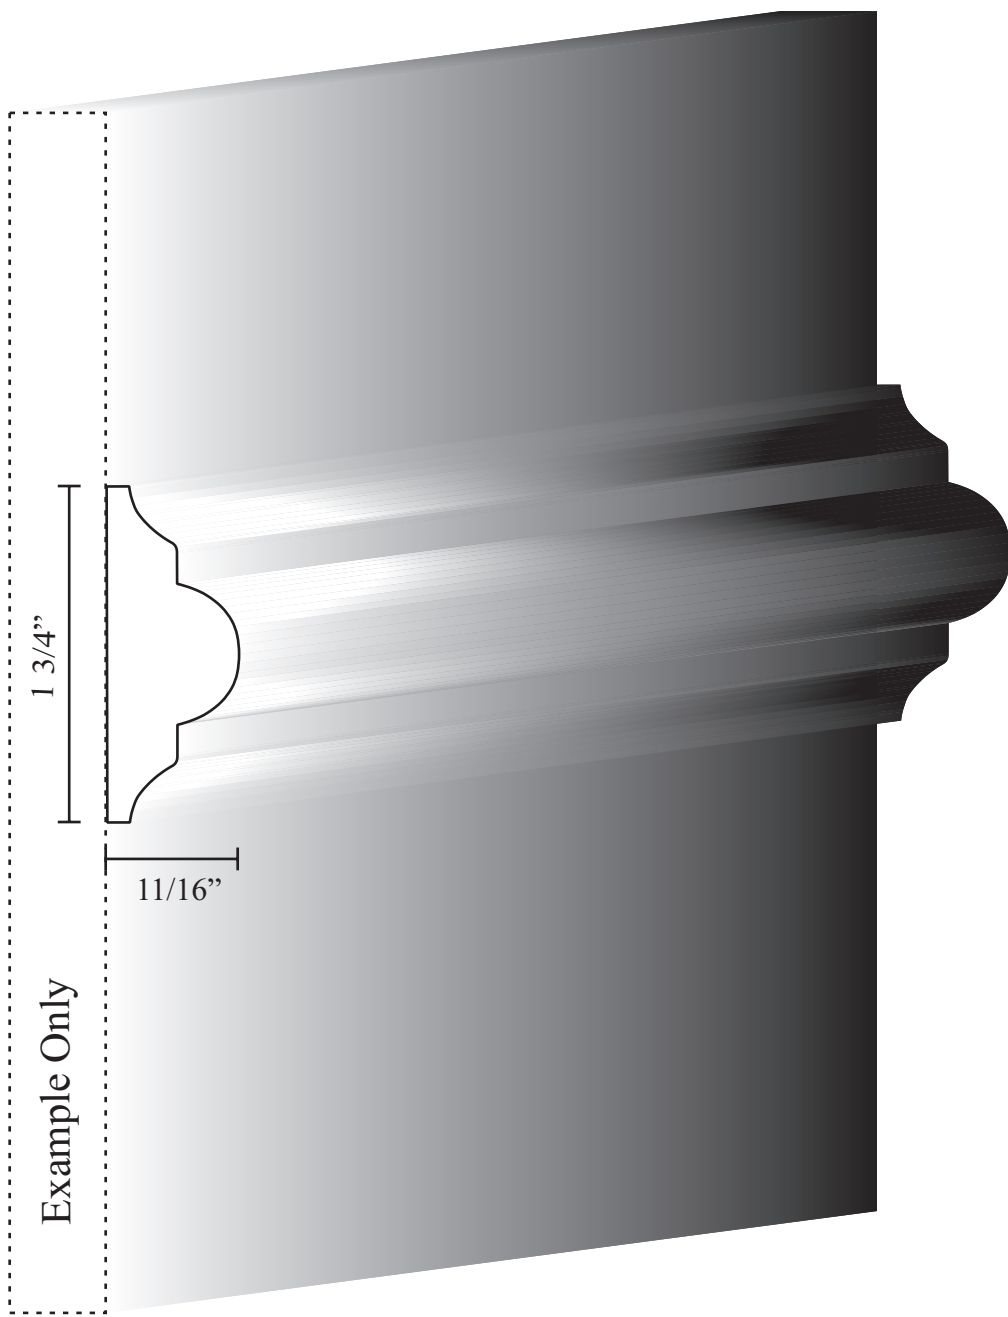

Profile #
CCH 1642-VW
7/8"-1" X Variable Width"

Profile #
CCH 1609-VW
3/4" X Variable Width"

Profile #
CCH 1601-3.125
3/8" X 3 1/8"
3" coverage

Profile #
CCH 1618-3.25
9/16" X 3 1/4"

Profile #
CCH 1612-7
1 3/8" X 7"
6 5/8" coverage

Profile #
CCH 0703-.75
1/2" X 3/4"

Profile #
CCH 0702-1.375
11/16" X 1 3/8"

Profile #
CCH 0701-1.75
11/16" X 1 3/4"

Profile #
CCH 0602-1
11/16" X 1"

Profile #
CCH 0662-1
3/8" X 1"

Profile #
CCH 0603-1.375
7/8" X 1 3/8"

Profile #
CCH 0601-1.625
1 1/8" X 1 7/16"

Profile #
CCH 0619-1.75
3/4" X 1 3/4"

Profile #
CCH 0631-1.937
15/16" X 1 15/16"

Profile #
CCH 0402-2.25
3/4" X 2 1/4"

Profile #
CCH 0403-2.5
11/16" X 2 1/2"

Profile #
CCH 0437-3.25
1" X 3 1/4"

Profile #
CCH 0433-3.375
15/16" X 3 3/8"

Profile #
CCH 0460-3.625
1" X 3 5/8"

Profile #
CCH 0408-3.75
1 1/16" X 3 3/4"