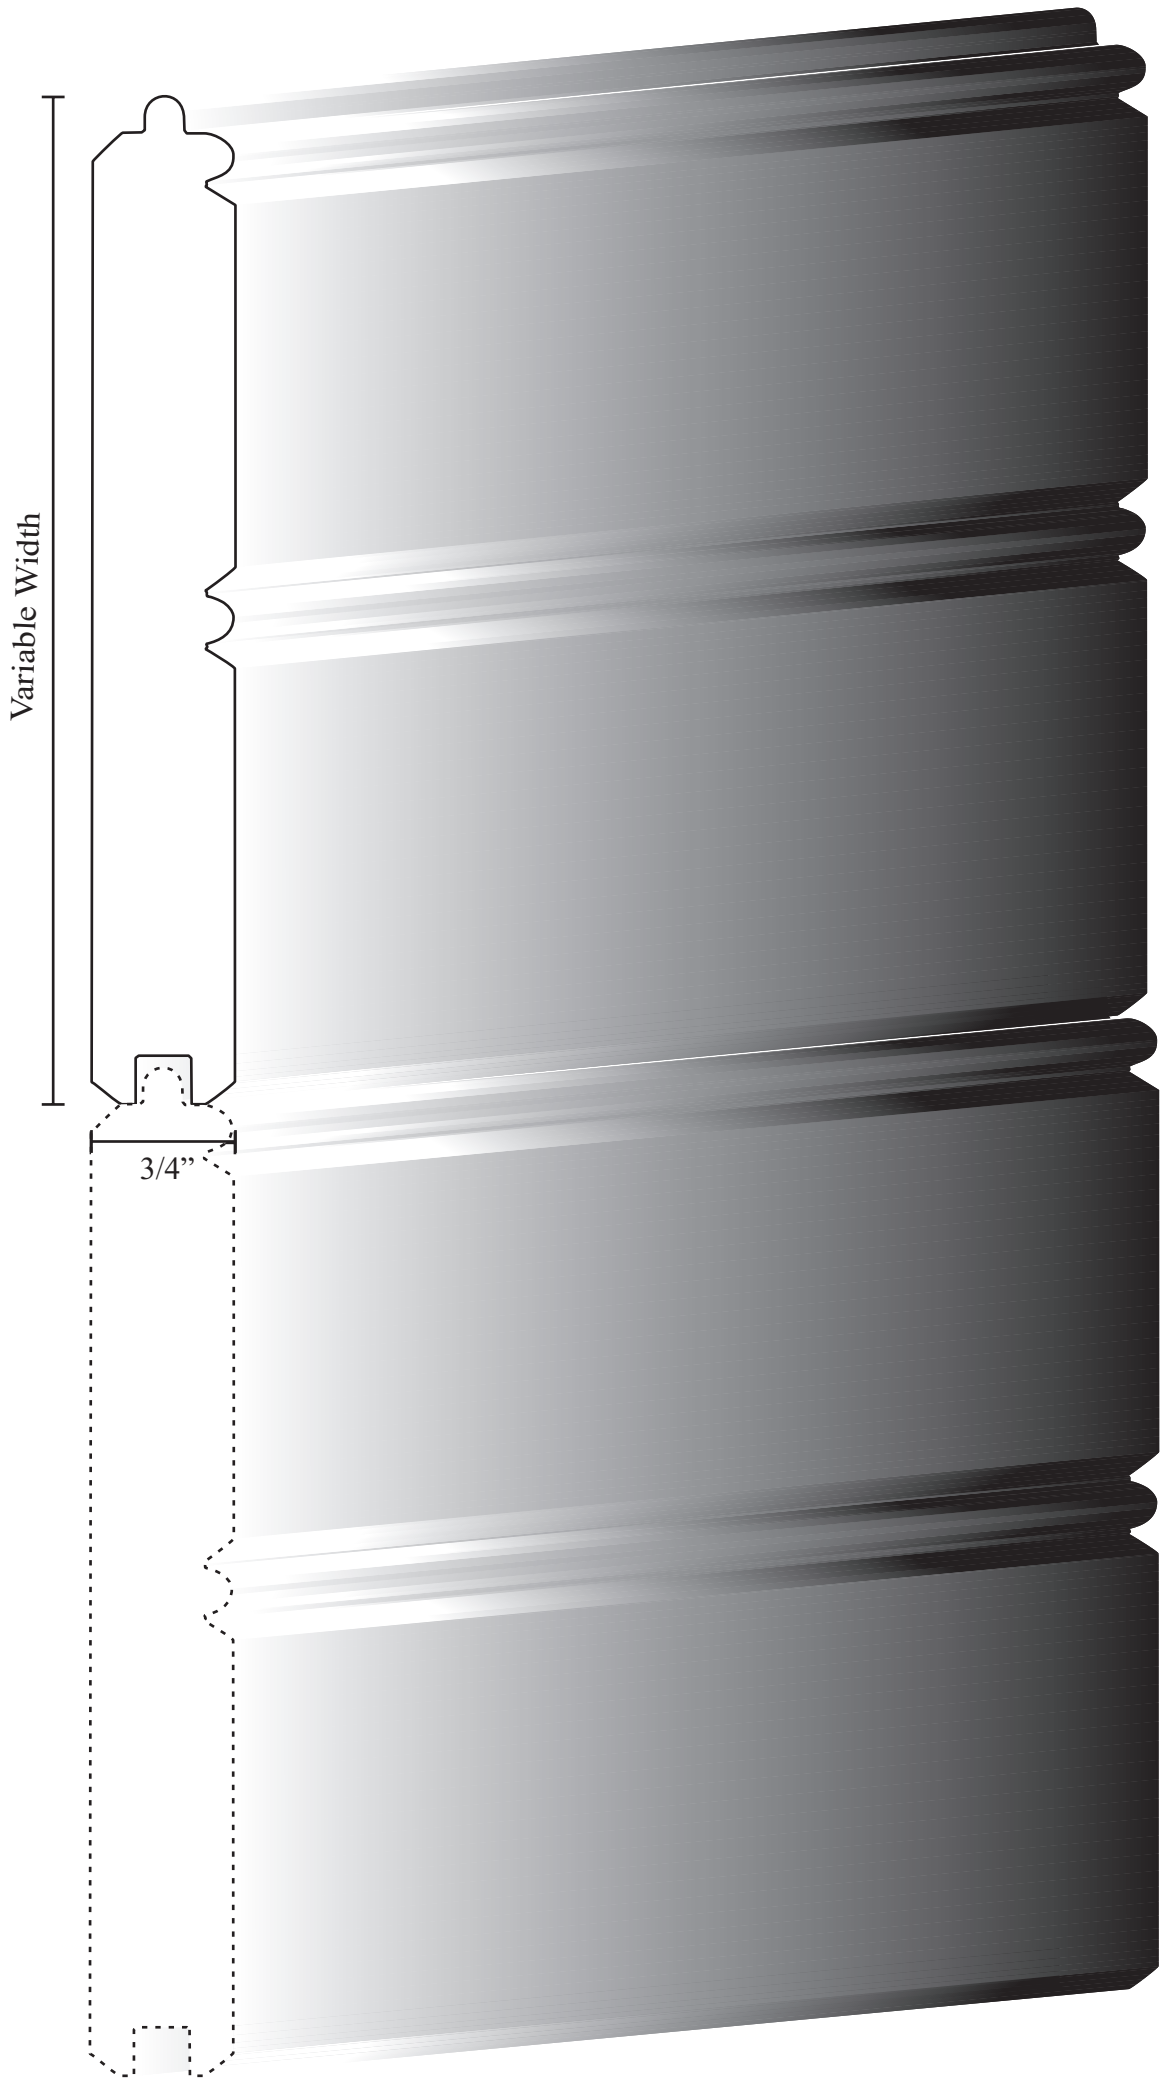

Profile #
CCH 1624-VW
3/4" X Variable Width"

Profile #
CCH 1629-VW
1 1/4" X Variable Width"

Profile #
CCH 1631-VW
3/4" X Variable Width"

Profile #
CCH 1632-VW
3/4" X Variable Width"

Profile #
CCH 1638-VW
1/2" X Variable Width"

Profile #
CCH 1642-VW
7/8"-1" X Variable Width"

Profile #
CCH 1609-VW
3/4" X Variable Width"

Profile #
CCH 1601-3.125
3/8" X 3 1/8"
3" coverage

Profile #
CCH 1618-3.25
9/16" X 3 1/4"

Profile #
CCH 1612-7
1 3/8" X 7"
6 5/8" coverage

Profile #
CCH 0703-.75
1/2" X 3/4"

Profile #
CCH 0702-1.375
11/16" X 1 3/8"

Profile #
CCH 0701-1.75
11/16" X 1 3/4"

Profile #
CCH 0602-1
11/16" X 1"

Profile #
CCH 0662-1
3/8" X 1"

Profile #
CCH 0603-1.375
7/8" X 1 3/8"

Profile #
CCH 0601-1.625
1 1/8" X 1 7/16"

Profile #
CCH 0619-1.75
3/4" X 1 3/4"

Profile #
CCH 0631-1.937
15/16" X 1 15/16"

Profile #
CCH 0402-2.25
3/4" X 2 1/4"

Profile #
CCH 0403-2.5
11/16" X 2 1/2"

Profile #
CCH 0437-3.25
1" X 3 1/4"