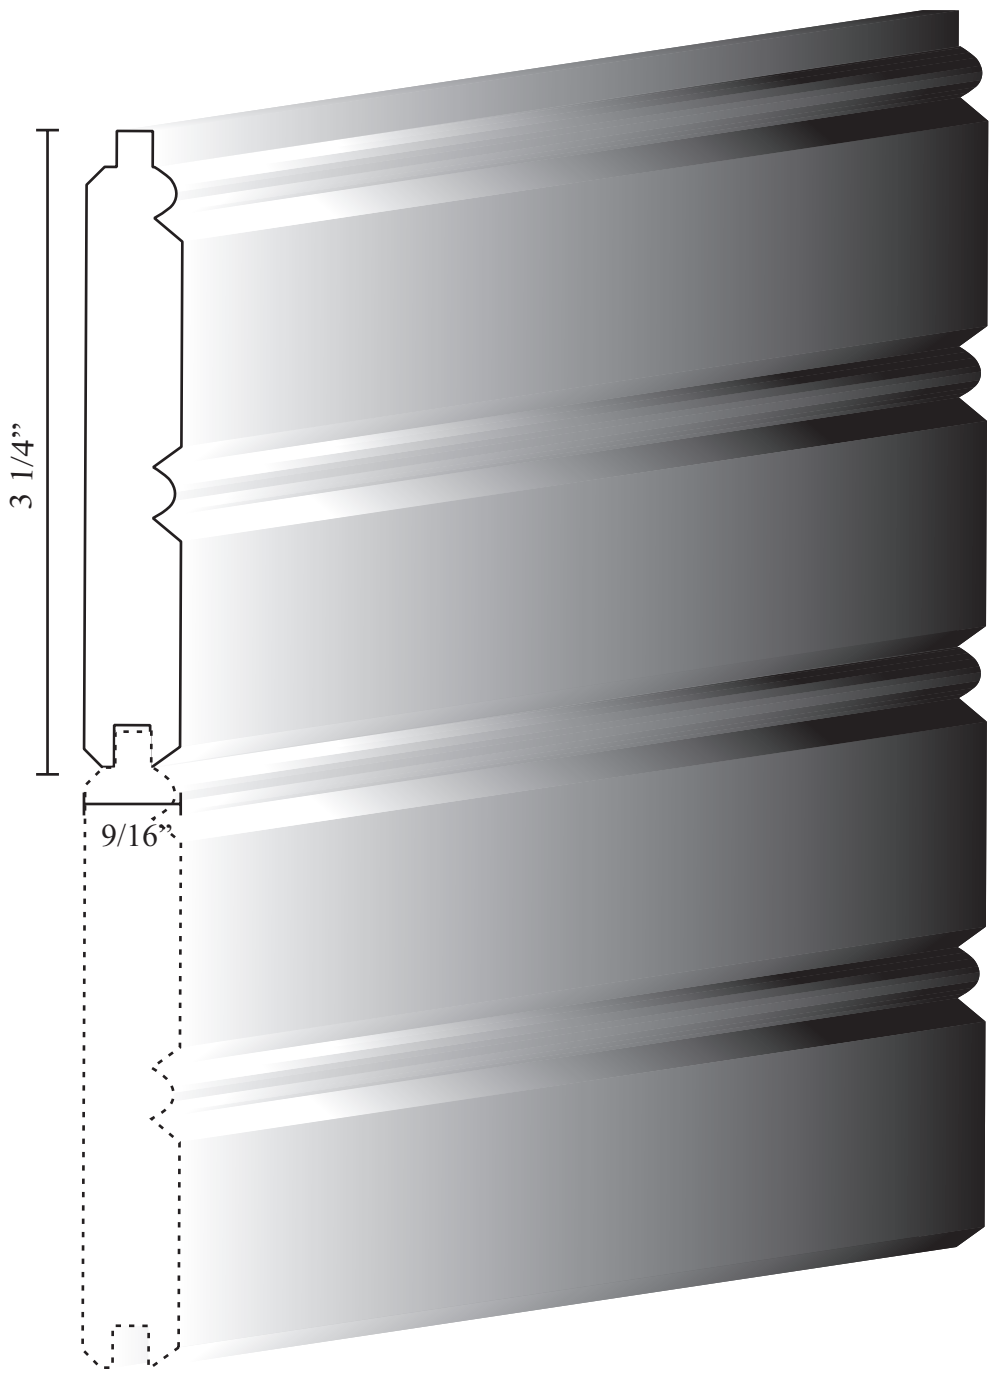

Profile #
CCH 1642-VW
7/8"-1" X Variable Width"

Profile #
CCH 1609-VW
3/4" X Variable Width"

Profile #
CCH 1601-3.125
3/8" X 3 1/8"
3" coverage

Profile #
CCH 1618-3.25
9/16" X 3 1/4"

Profile #
CCH 1612-7
1 3/8" X 7"
6 5/8" coverage

Profile #
CCH 0703-.75
1/2" X 3/4"

Profile #
CCH 0702-1.375
11/16" X 1 3/8"

Profile #
CCH 0701-1.75
11/16" X 1 3/4"

Profile #
CCH 0602-1
11/16" X 1"

Profile #
CCH 0662-1
3/8" X 1"

Profile #
CCH 0603-1.375
7/8" X 1 3/8"

Profile #
CCH 0601-1.625
1 1/8" X 1 7/16"

Profile #
CCH 0619-1.75
3/4" X 1 3/4"

Profile #
CCH 0631-1.937
15/16" X 1 15/16"

Profile #
CCH 0402-2.25
3/4" X 2 1/4"

Profile #
CCH 0403-2.5
11/16" X 2 1/2"

Profile #
CCH 0437-3.25
1" X 3 1/4"

Profile #
CCH 0433-3.375
15/16" X 3 3/8"

Profile #
CCH 0460-3.625
1" X 3 5/8"

Profile #
CCH 0408-3.75
1 1/16" X 3 3/4"