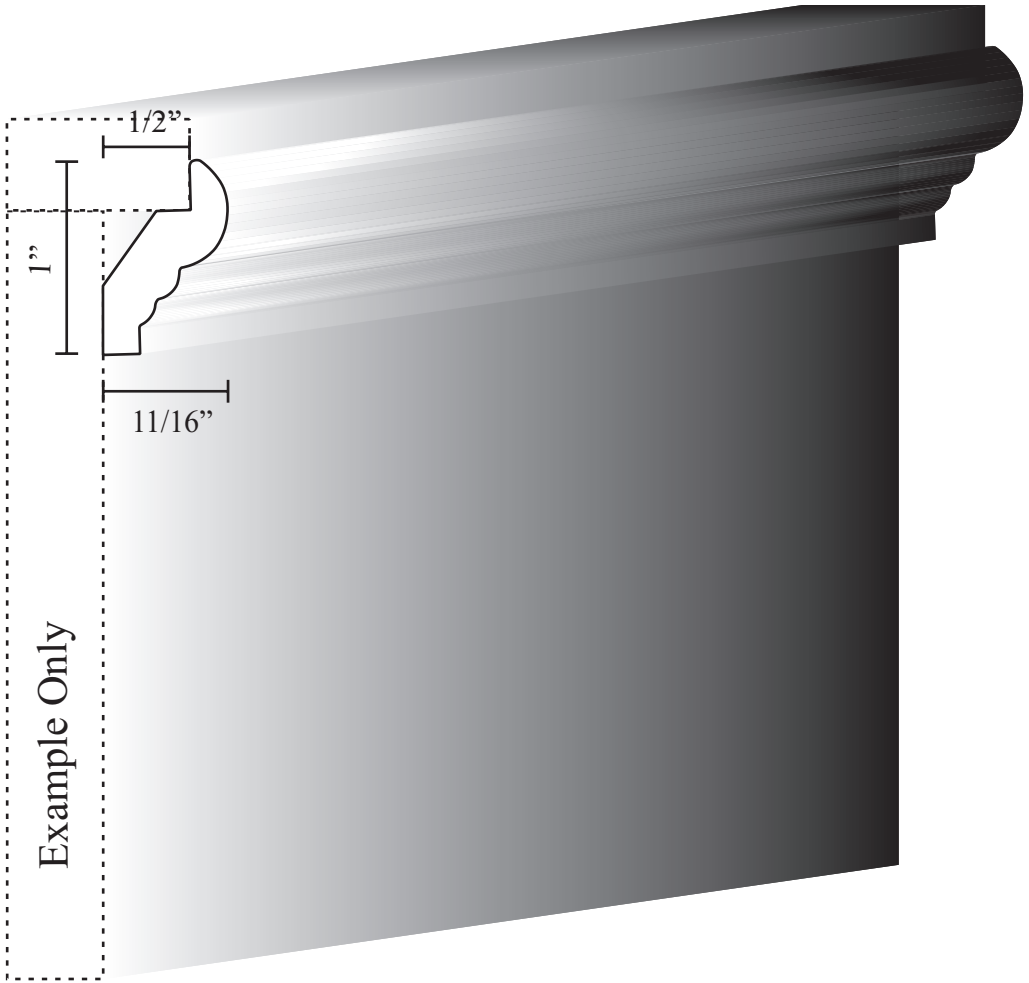

Profile #
CCH 1642-VW
7/8"-1" X Variable Width"

Profile #
CCH 1609-VW
3/4" X Variable Width"

Profile #
CCH 1601-3.125
3/8" X 3 1/8"
3" coverage

Profile #
CCH 1618-3.25
9/16" X 3 1/4"

Profile #
CCH 1612-7
1 3/8" X 7"
6 5/8" coverage

Profile #
CCH 0703-.75
1/2" X 3/4"

Profile #
CCH 0702-1.375
11/16" X 1 3/8"

Profile #
CCH 0701-1.75
11/16" X 1 3/4"

Profile #
CCH 0602-1
11/16" X 1"

Profile #
CCH 0662-1
3/8" X 1"

Profile #
CCH 0603-1.375
7/8" X 1 3/8"

Profile #
CCH 0601-1.625
1 1/8" X 1 7/16"

Profile #
CCH 0619-1.75
3/4" X 1 3/4"

Profile #
CCH 0631-1.937
15/16" X 1 15/16"

Profile #
CCH 0402-2.25
3/4" X 2 1/4"

Profile #
CCH 0403-2.5
11/16" X 2 1/2"

Profile #
CCH 0437-3.25
1" X 3 1/4"

Profile #
CCH 0433-3.375
15/16" X 3 3/8"

Profile #
CCH 0460-3.625
1" X 3 5/8"

Profile #
CCH 0408-3.75
1 1/16" X 3 3/4"