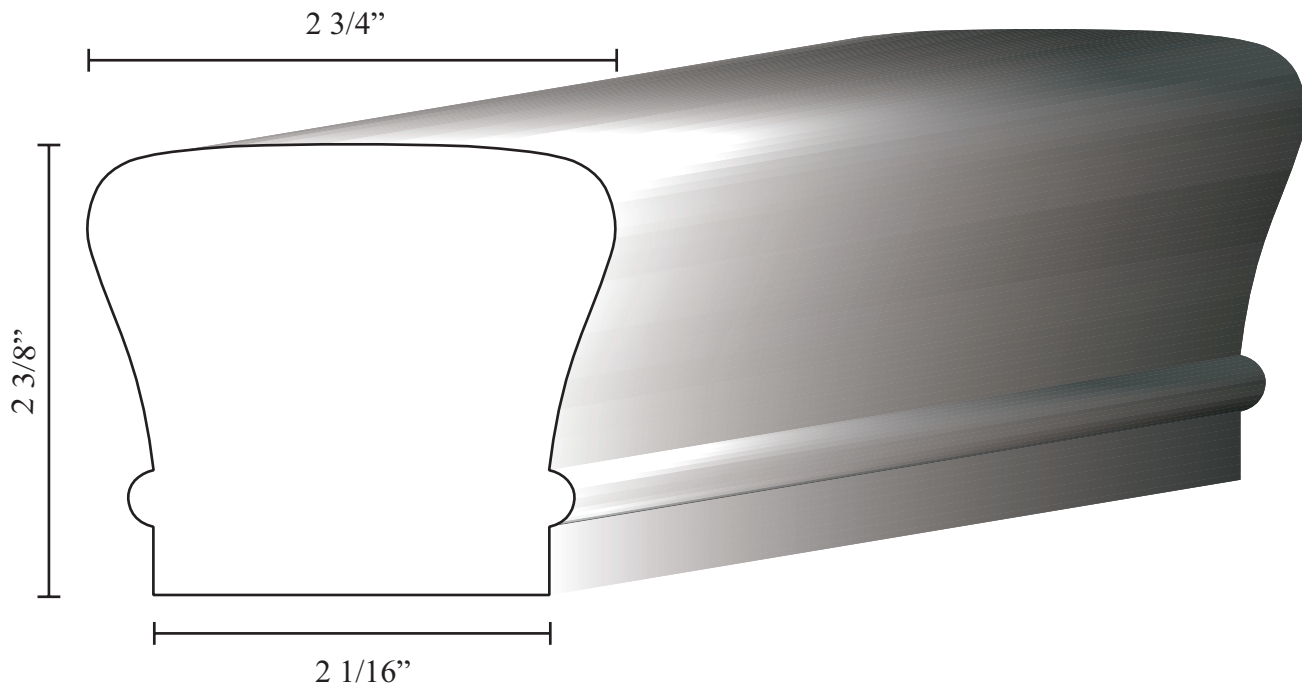

Profile #
CCH 1701-.75
1/2" X 3/4"
Scotia

Profile #
CCH 1705-1.75
5/16" X 1 3/4"
S4S Fillet

Profile #
CCH 1705-1.25
5/16" X 1 1/4"
S4S Fillet

Profile #
CCH 1706-3.5
1 1/32" X 3 1/2"
Landing Tread

Profile #
CCH 1706-5.5
1 1/32" X 5 1/2"
Landing Tread

Profile #
CCH 6010-2.25
2 3/8" X 2 1/4"
6010 Handrail

Profile #
CCH 6040-1.75
1 5/8" X 1 3/4"
Basement rail

Profile #
CCH 6115-2.625
2 3/4" X 2 5/8"
Midwestern Rail

Profile #
CCH 6210-2.75
2 3/8" X 2 3/4"
6210 Handrail

Profile #
CCH 6410-2.375
3 1/4" X 2 3/8"
Comfort Rail
Patent D379224
For Retail Use Only

Profile #
CCH 6510-2.625
2 3/8" X 2 5/8"
Newport Rail